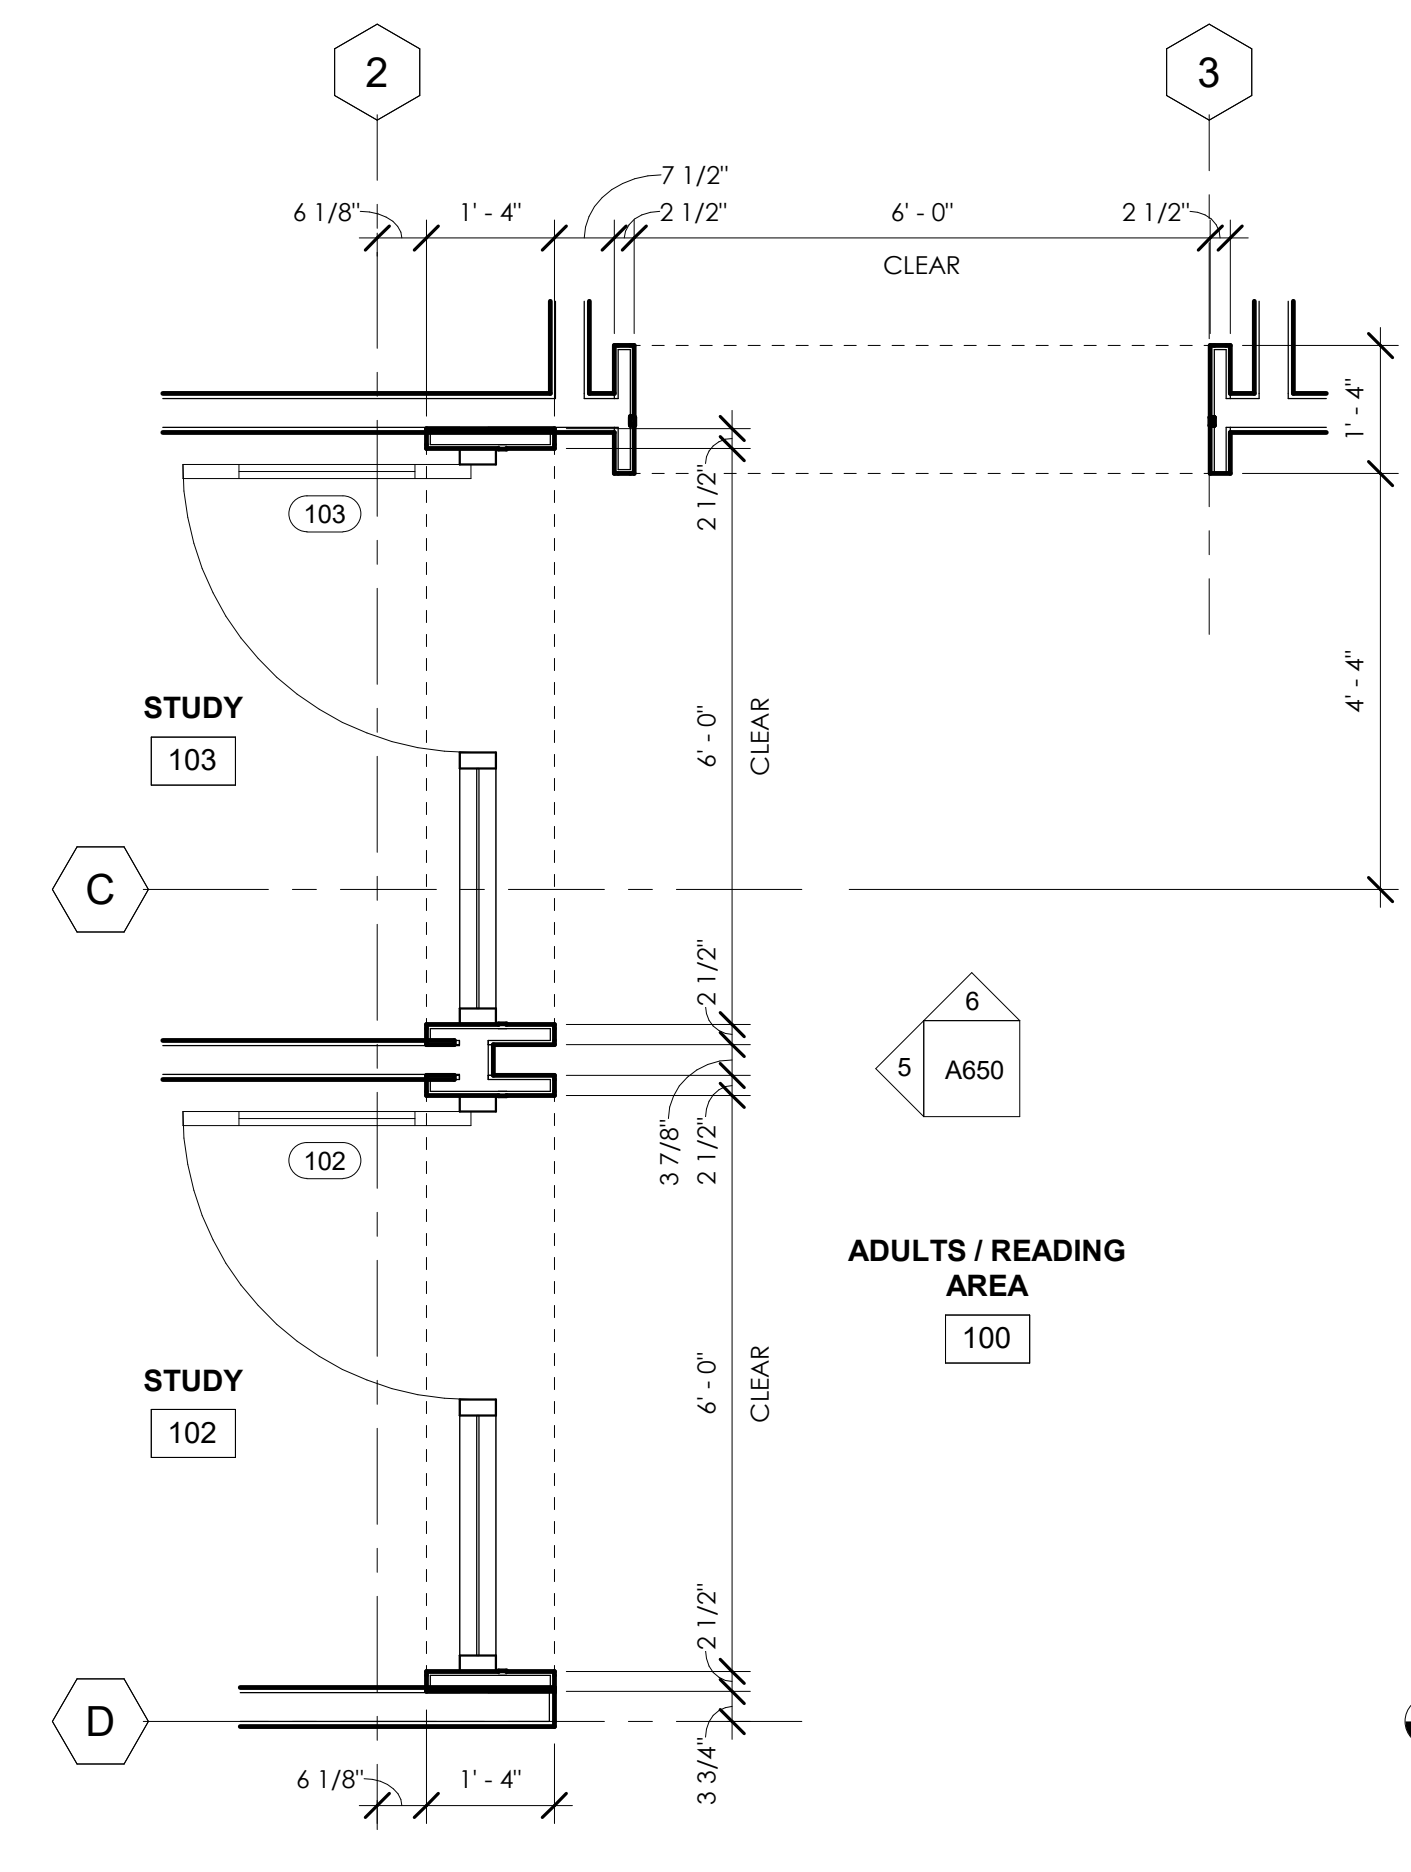

3 CORRIDOR 111 PORTAL - 3D  
 A650

7 STUDY ROOMS / COPY AREA PORTALS - 3D  
 A650

10 ADULT / READING AREA PORTALS - 3D  
 A650

2 CORRIDOR 111 PORTAL ELEVATION  
 1/2" = 1'-0"

1 CORRIDOR 111 PORTAL - PLAN  
 1/2" = 1'-0"

5 STUDY ROOMS PORTALS - ELEVATION  
 1/2" = 1'-0"

6 COPY AREA PORTAL - ELEVATION  
 1/2" = 1'-0"

4 STUDY ROOMS / COPY AREA PORTALS - PLAN  
 1/2" = 1'-0"

9 ADULT / READING AREA PORTALS - ELEVATION  
 1/2" = 1'-0"

8 ADULT / READING AREA PORTALS - PLAN  
 1/2" = 1'-0"

6 BREAKROOM PORTAL - PLAN  
 1/2" = 1'-0"