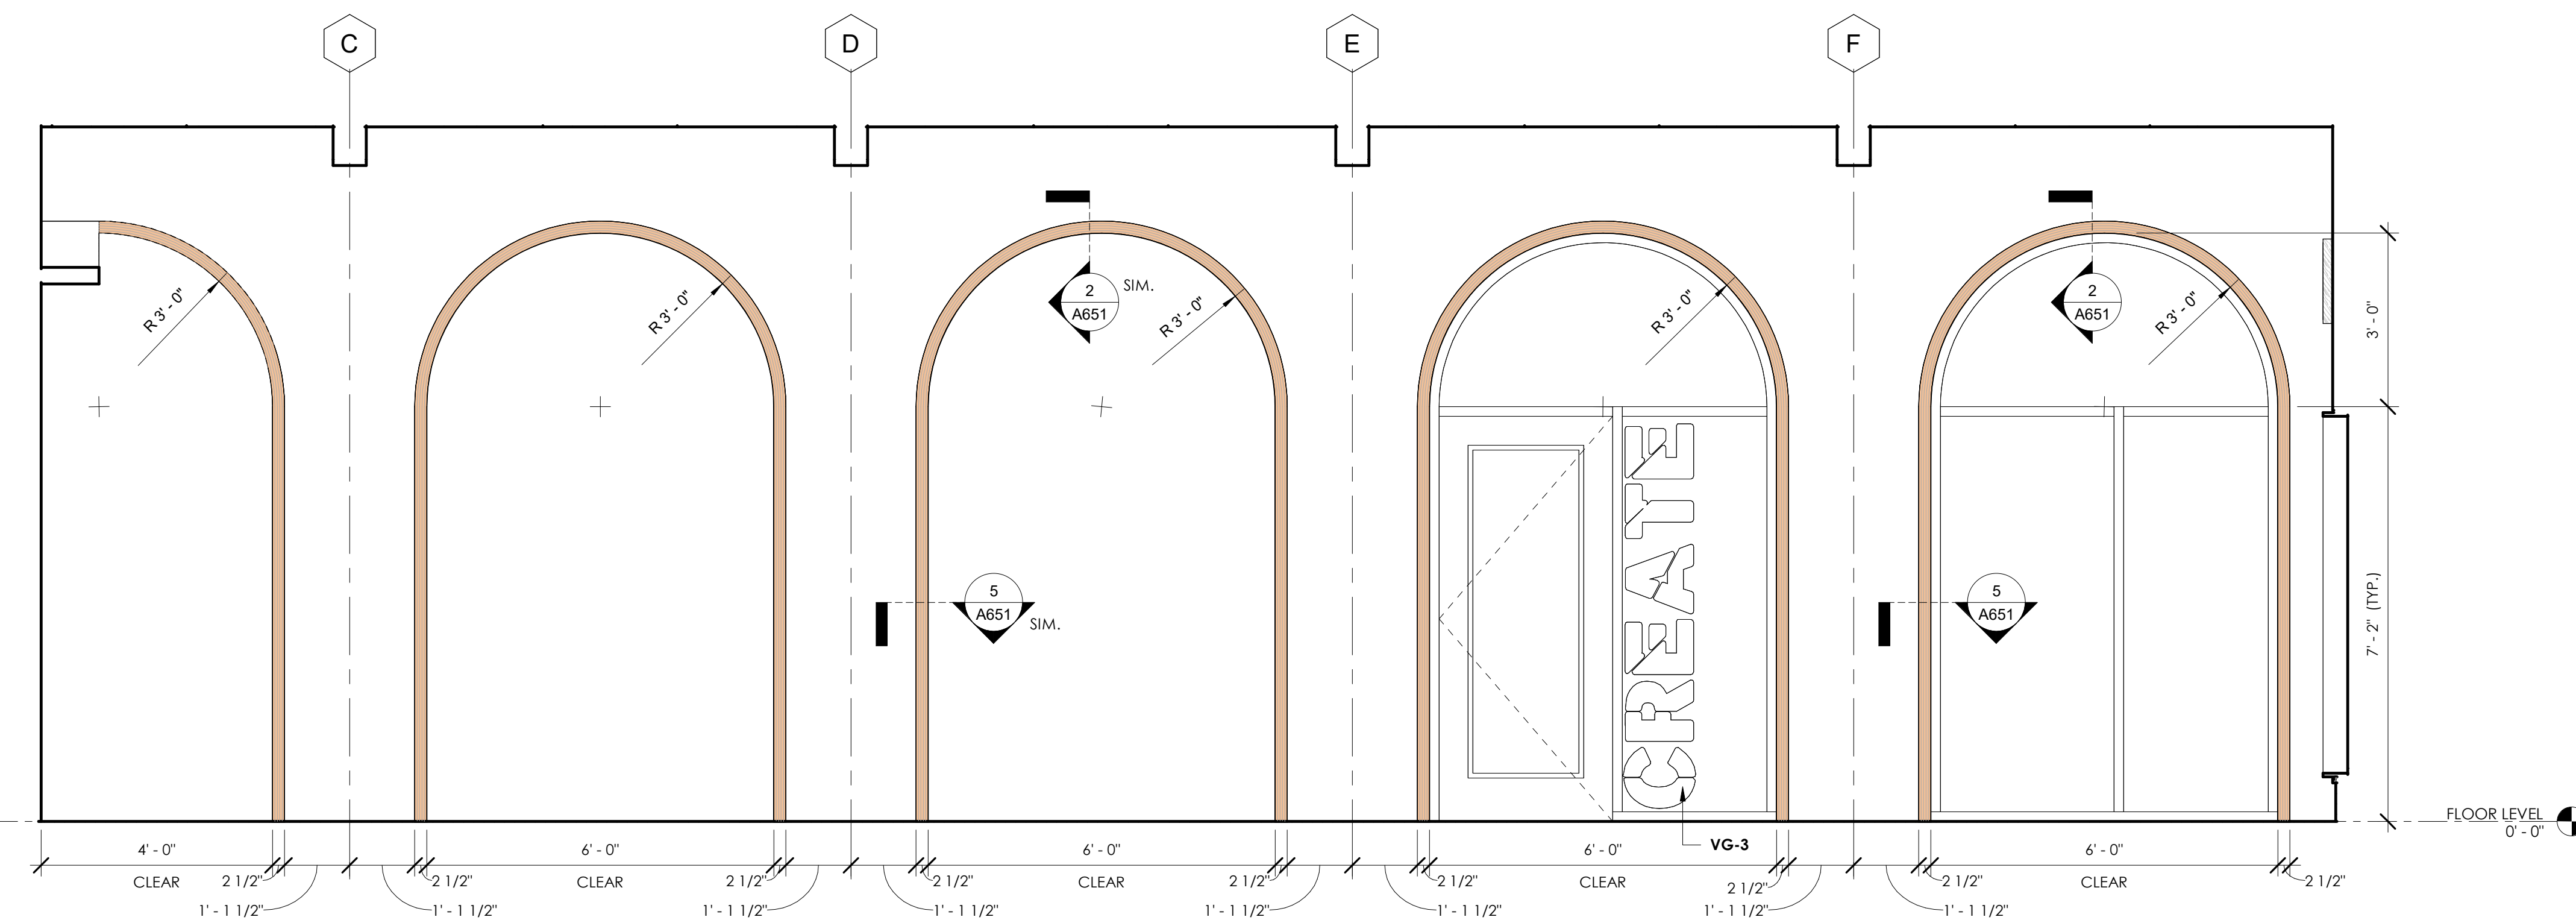

3 CORRIDOR 111 PORTAL - 3D  
 A650

7 STUDY ROOMS / COPY AREA PORTALS - 3D  
 A650

10 ADULT / READING AREA PORTALS - 3D  
 A650

2 CORRIDOR 111 PORTAL ELEVATION  
 1/2" = 1'-0"

1 CORRIDOR 111 PORTAL - PLAN  
 1/2" = 1'-0"

5 STUDY ROOMS PORTALS - ELEVATION  
 1/2" = 1'-0"

6 COPY AREA PORTAL - ELEVATION  
 1/2" = 1'-0"

4 STUDY ROOMS / COPY AREA PORTALS - PLAN  
 1/2" = 1'-0"

9 ADULT / READING AREA PORTALS - ELEVATION  
 1/2" = 1'-0"

8 ADULT / READING AREA PORTALS - PLAN  
 1/2" = 1'-0"

6 BREAKROOM PORTAL - PLAN  
 1/2" = 1'-0"