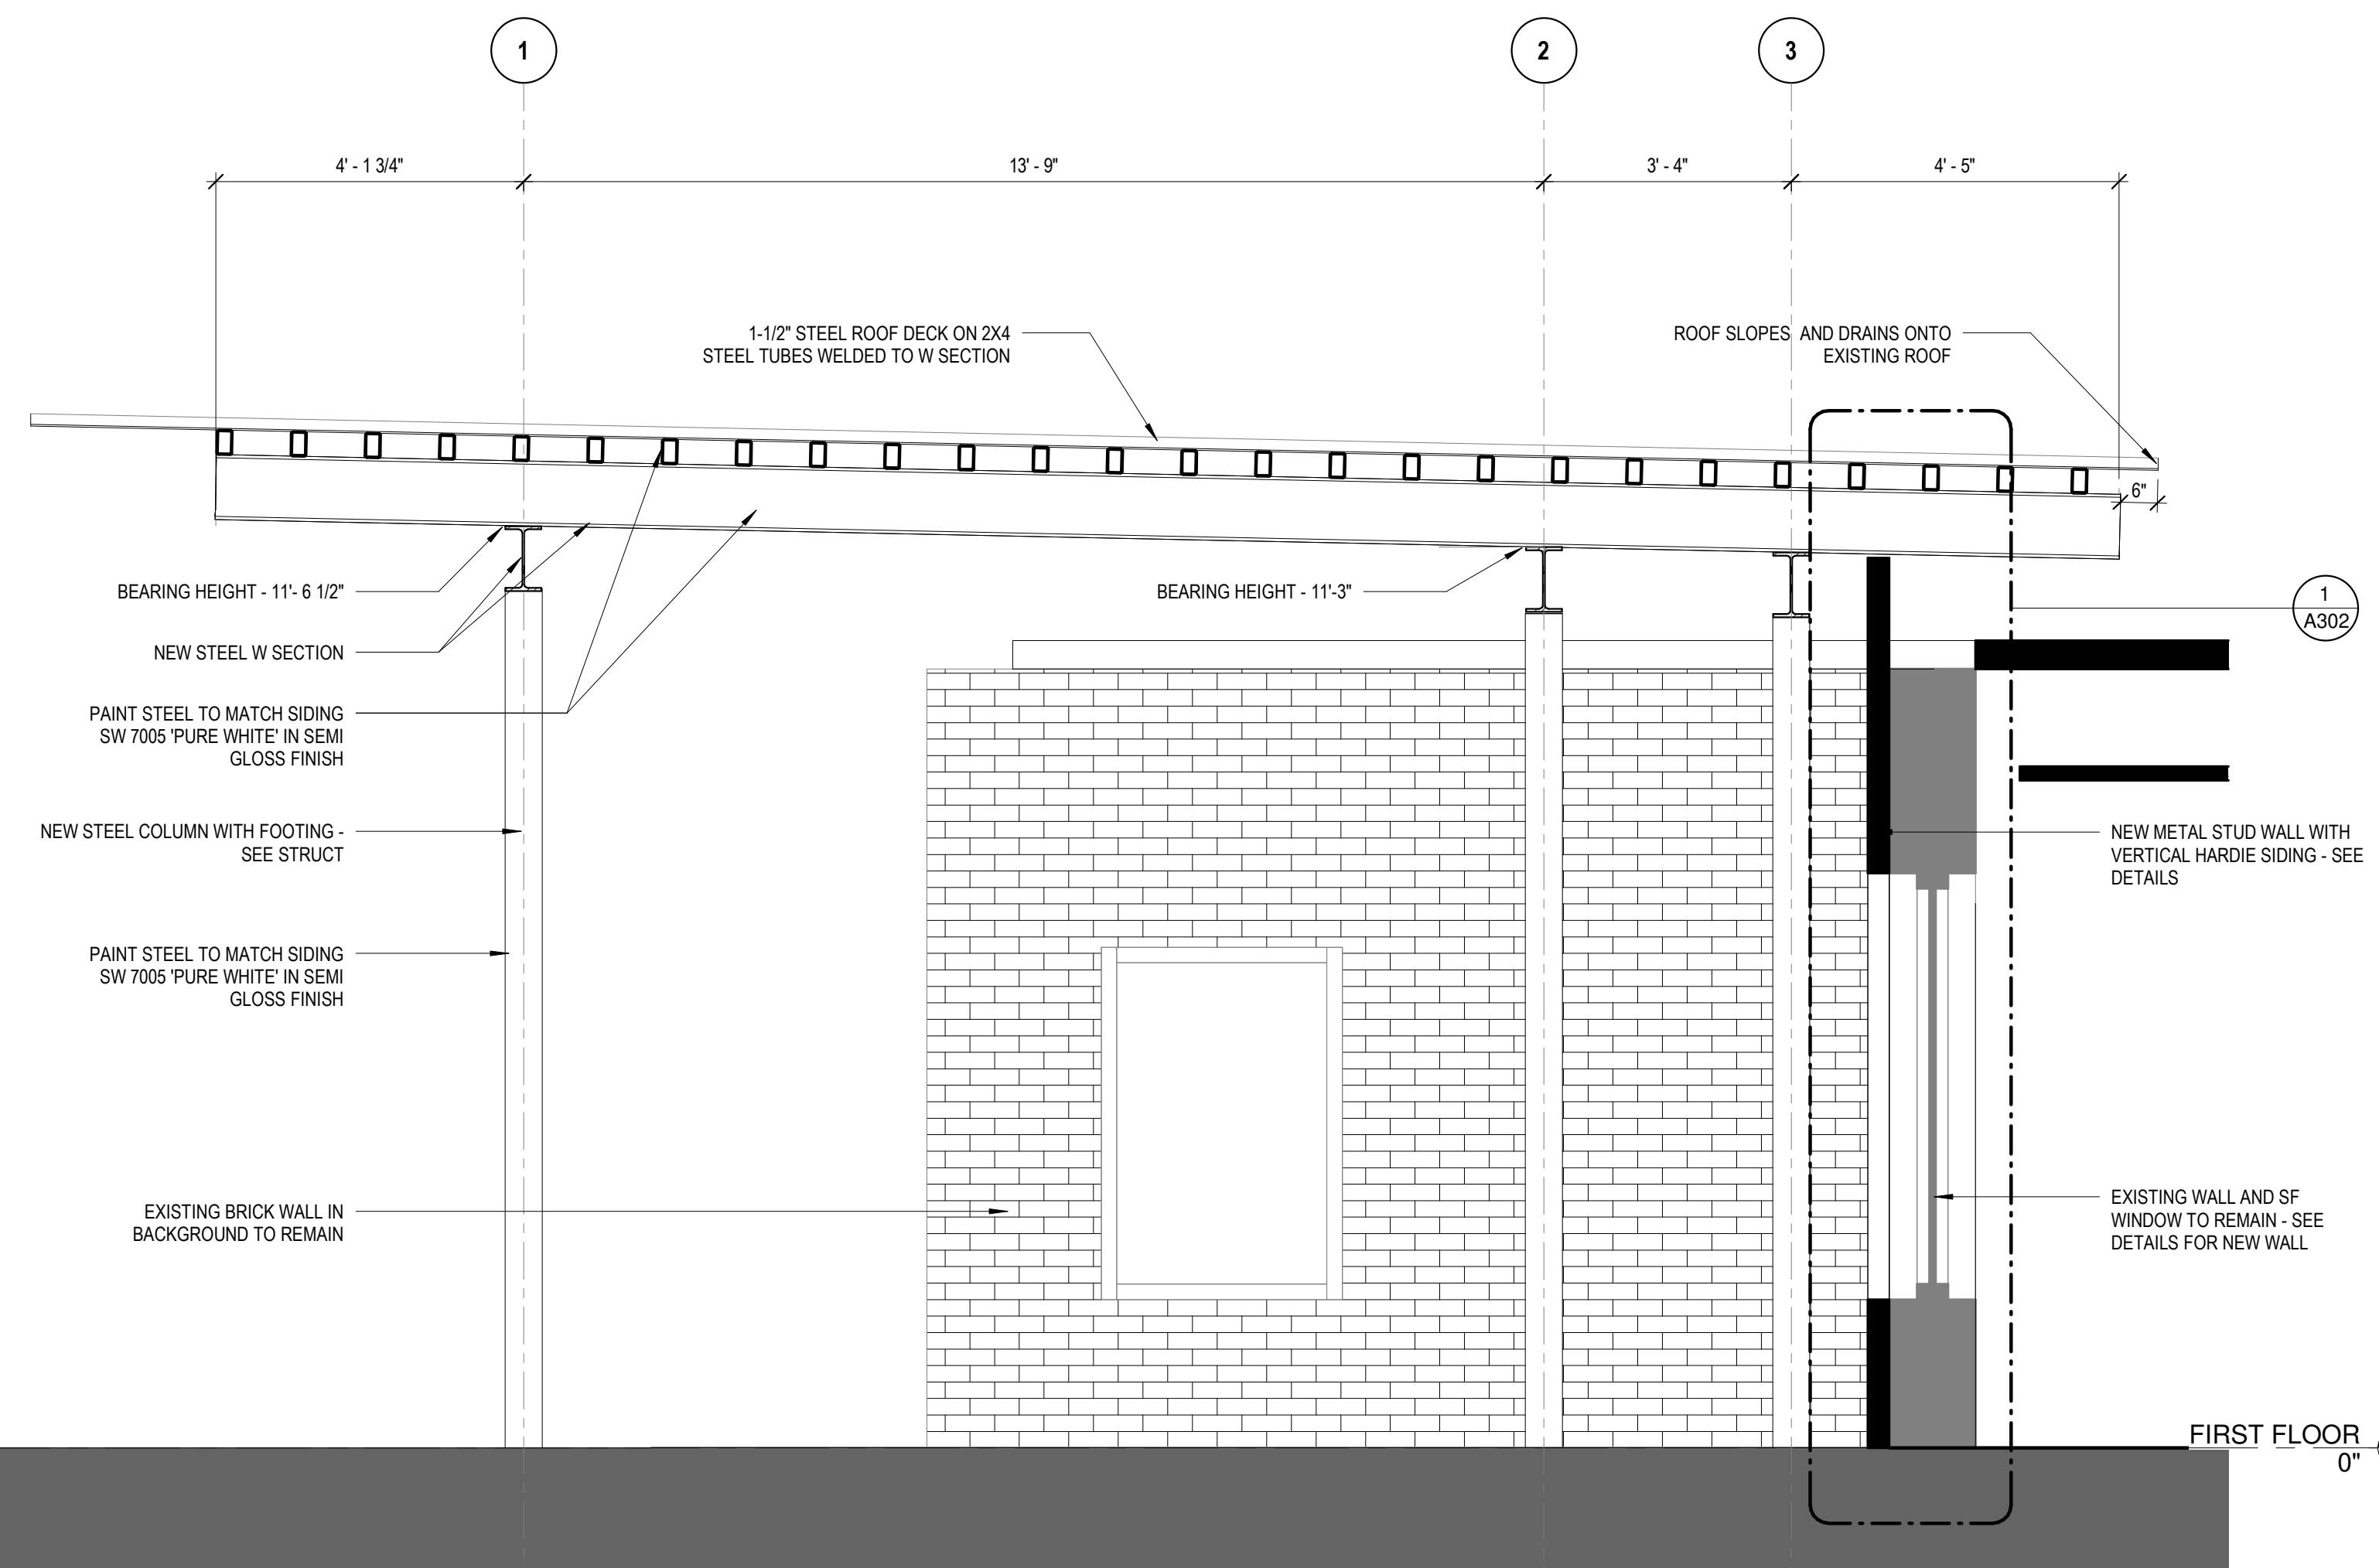

1 FRONT ENTRY

2 SECTION @ FRONT ENTRY CANOPY

architecture - interiors - procurement • (404)964-5490 • www.creativelicense.studio