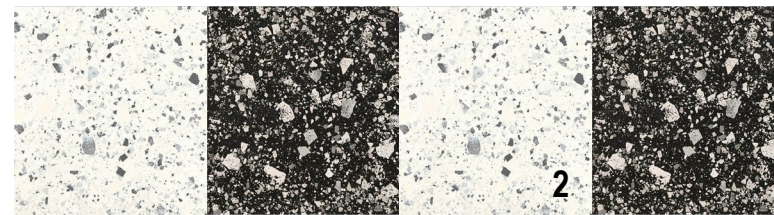

- | | |
|---|-------------------------------------|
| 1. WAINSCOT INSPIRATION | 6. MAIN PAINT COLOR |
| 2. DOOR COLOR | 7. SCNCE AT SUITE DOORS |
| 3. STAINED AND SEALED CONCRETE FLOORING | 8. FLUTED GLASS AT SUITE DOOR LITES |
| 4. PROFILED RUBBER BASE | 9. TYPICAL LIGHT FIXTURE |
| 5. LAMINATE WOOD WAINSCOT FINISH | |