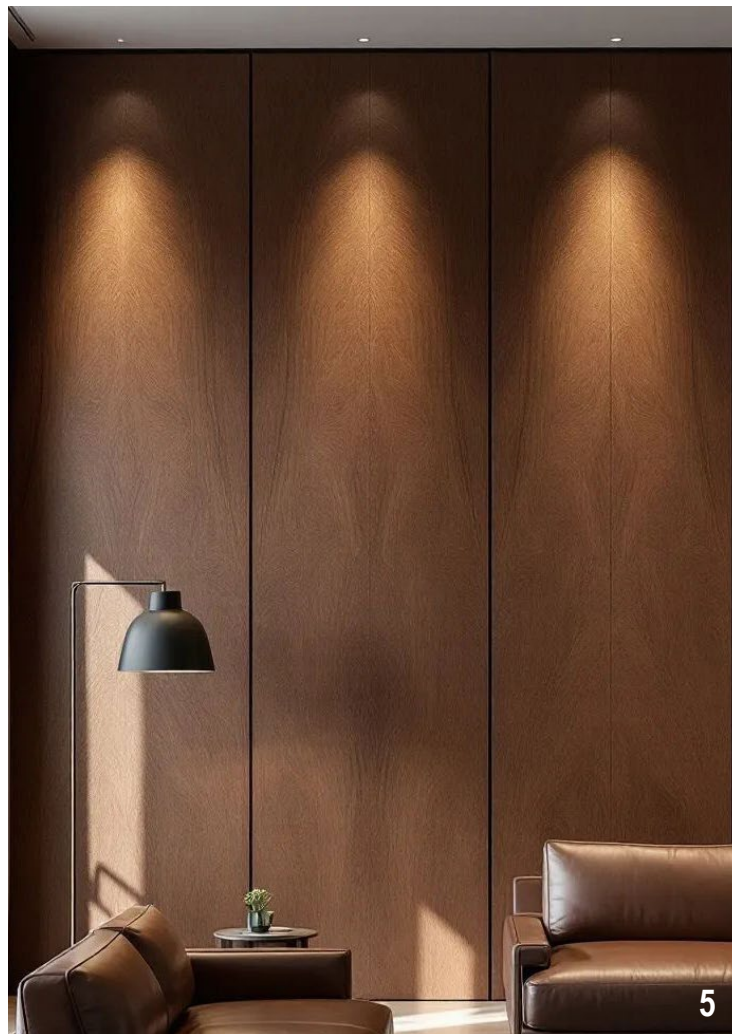

MJC SOUTHSIDE OFFICES

PLAN ROOM & CONFERENCE	29-31
PRINT	32-33
WORKSTATIONS	34-35

1167 PACE STREET

1. LAMINATE WOOD-LOOK PANEL FINISH
2. TERRAZZO LOOK TILE BASE
3. WALK-OFF MATT MODULAR CARPET TILE
4. WAYFINDING SIGNAGE INSPIRATION
5. PANEL INSPIRATION IMAGE
6. CEILING PAINT FINISH
7. SCONCE AT SUITE DOOR