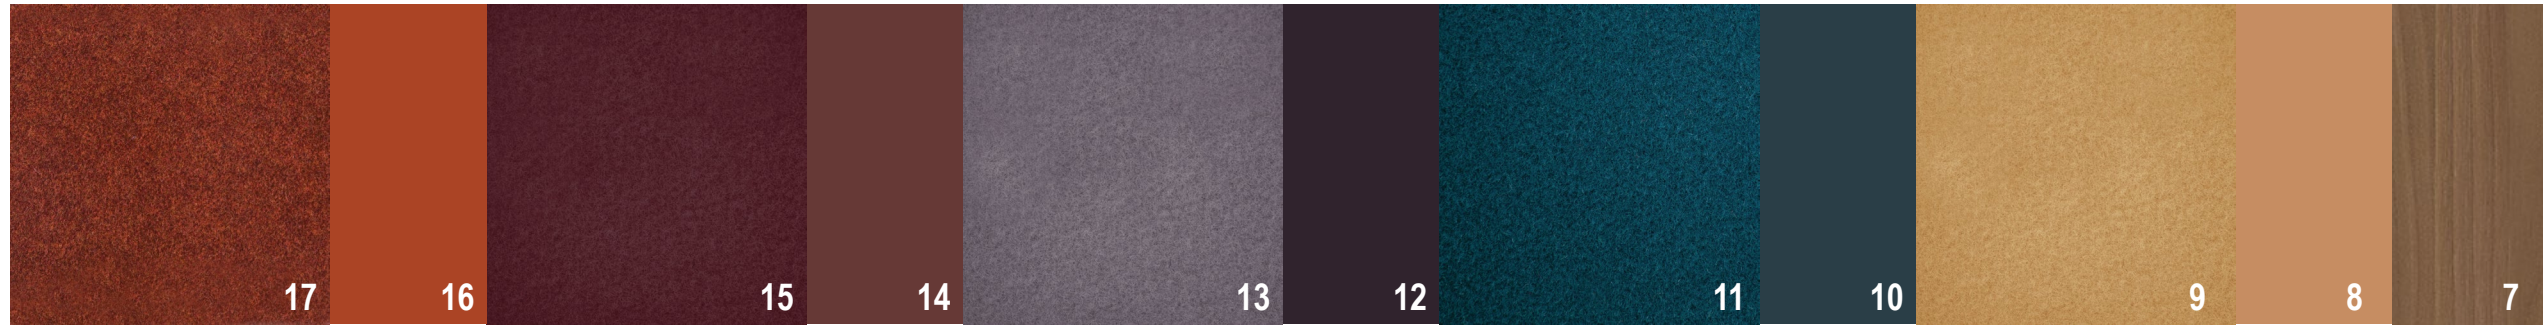

- | | |
|---|-------------------------------------|
| 1. WAINSCOT INSPIRATION | 6. MAIN PAINT COLOR |
| 2. DOOR COLOR | 7. SCNCE AT SUITE DOORS |
| 3. STAINED AND SEALED CONCRETE FLOORING | 8. FLUTED GLASS AT SUITE DOOR LITES |
| 4. PROFILED RUBBER BASE | 9. TYPICAL LIGHT FIXTURE |
| 5. LAMINATE WOOD WAINSCOT FINISH | |