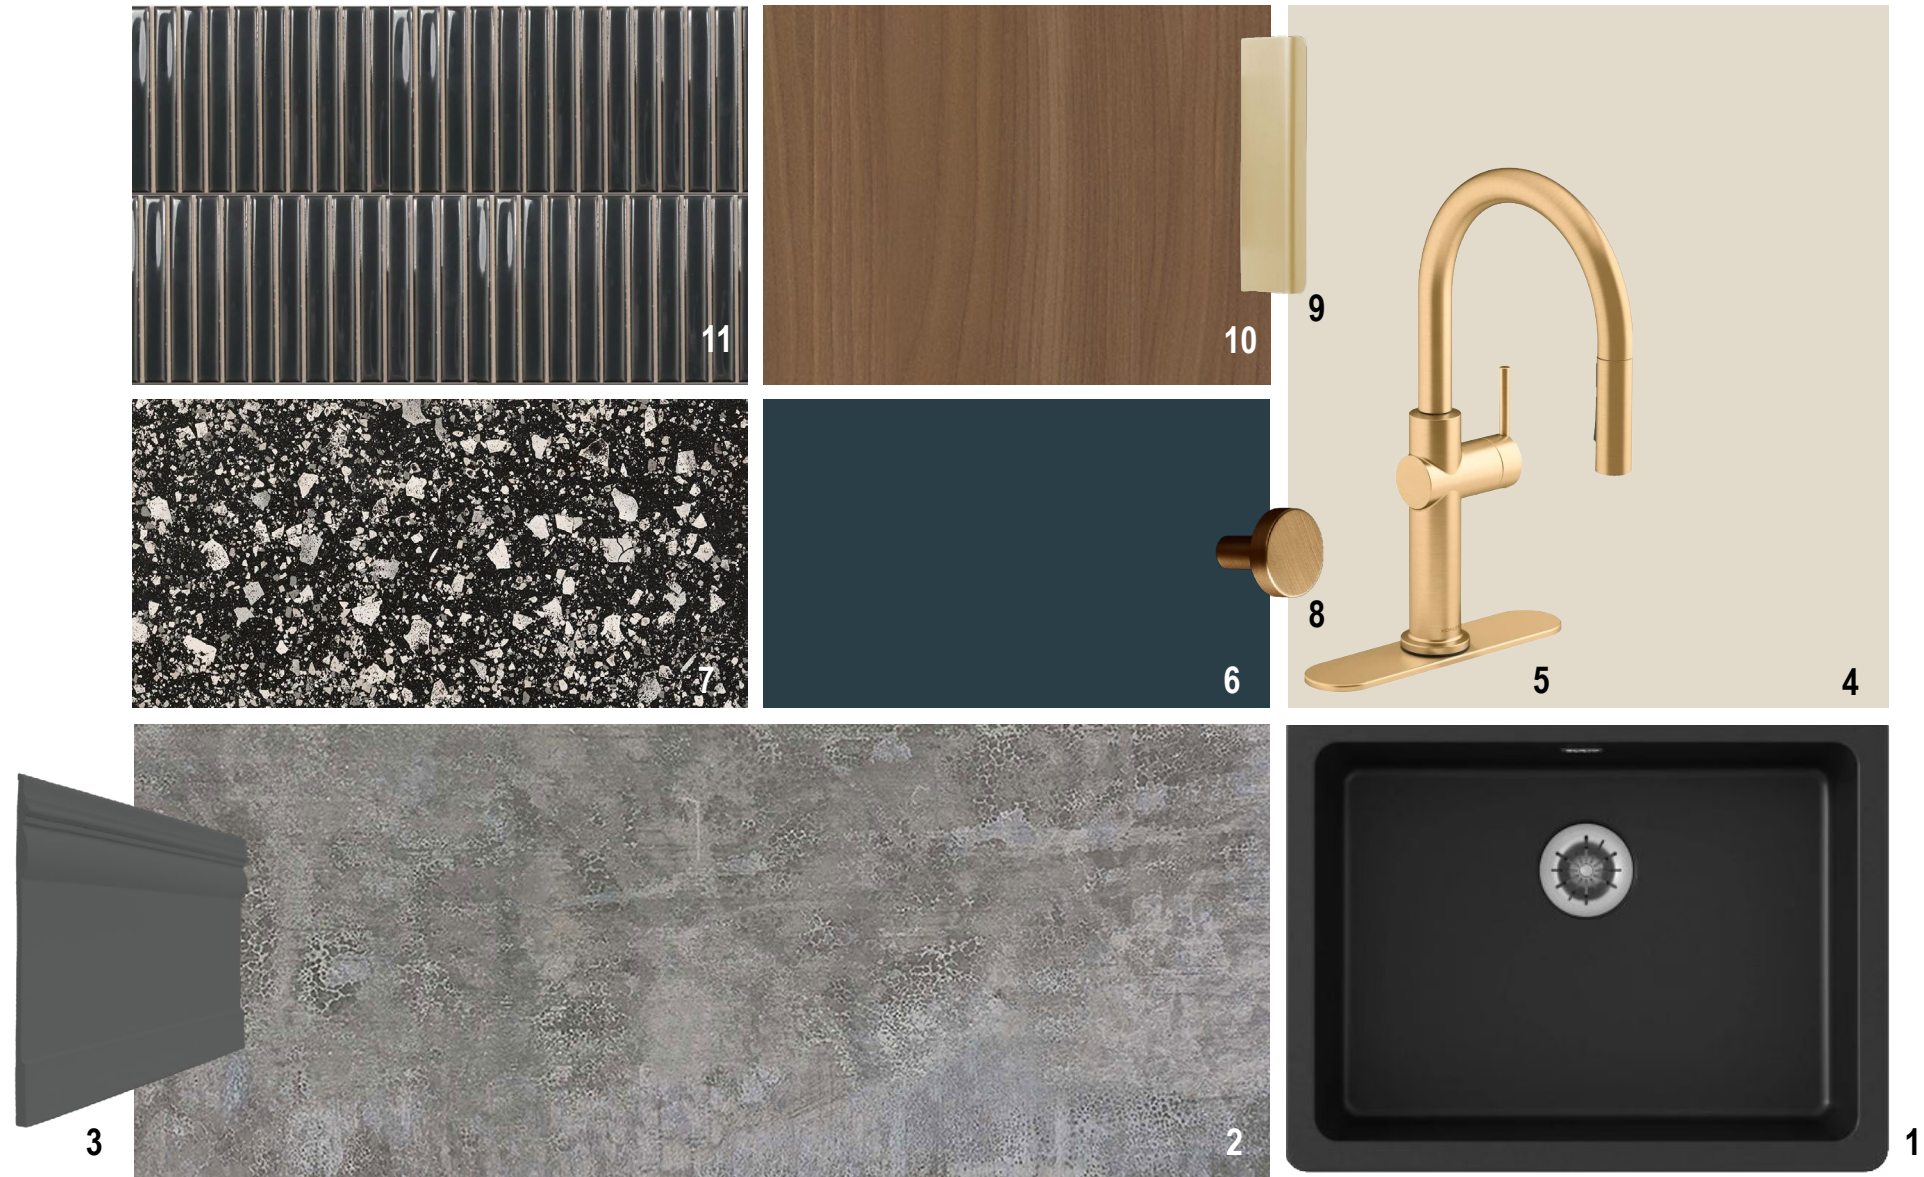

- 1. TASK CHAIR
- 2. MODULAR CARPET TILE
- 3. CONFERENCE ROOM TABLE INSPIRATION
- 4. ACCENT WALL AND CEILING INSPIRATION
- 5. MAIN PAINT COLOR
- 6. PENDANT LIGHT
- 7-17. FELT AND LAMINATE MATERIAL FOR ACCENT FEATURE WALL & CEILING

- 1. TYPICAL WALL MOUNTED FAUCET
- 2. LAMINATE WOOD-LOOK PANEL FINISH WAINSCOT
- 3. TERRAZZO LOOK TILE BASE
- 4. STAINED AND SEALED CONCRETE FLOORING
- 5. WET WALL WALLCOVERING
- 6. MIRROR
- 7. WET WALL PORCELAIN TILE
- 8. SCONCE LIGHT FIXTURE
- 9. WALL PAINT FINISH (ABOVE WAINSCOT)
- 10. CEILING PAINT FINISH
- 11. WALL LEDGE SOLID SURFACE MATERIAL

- 1. KITCHEN SINK
- 2. STAINED AND SEALED CONCRETE FLOORING
- 3. PROFILED RUBBER BASE
- 4. MAIN PAINT COLOR
- 5. KITCHEN FAUCET
- 6. BASE CABINET LAMINATE FINISH
- 7. TERRAZZO-LOOK COUNTER TOP
- 8. BASE CABINET KNOB HARDWARE
- 9. UPPER CABINET PULL HARDWARE
- 10. UPPER CABINET LAMINATE FINISH
- 11. BACKSPLASH TILE FINISH