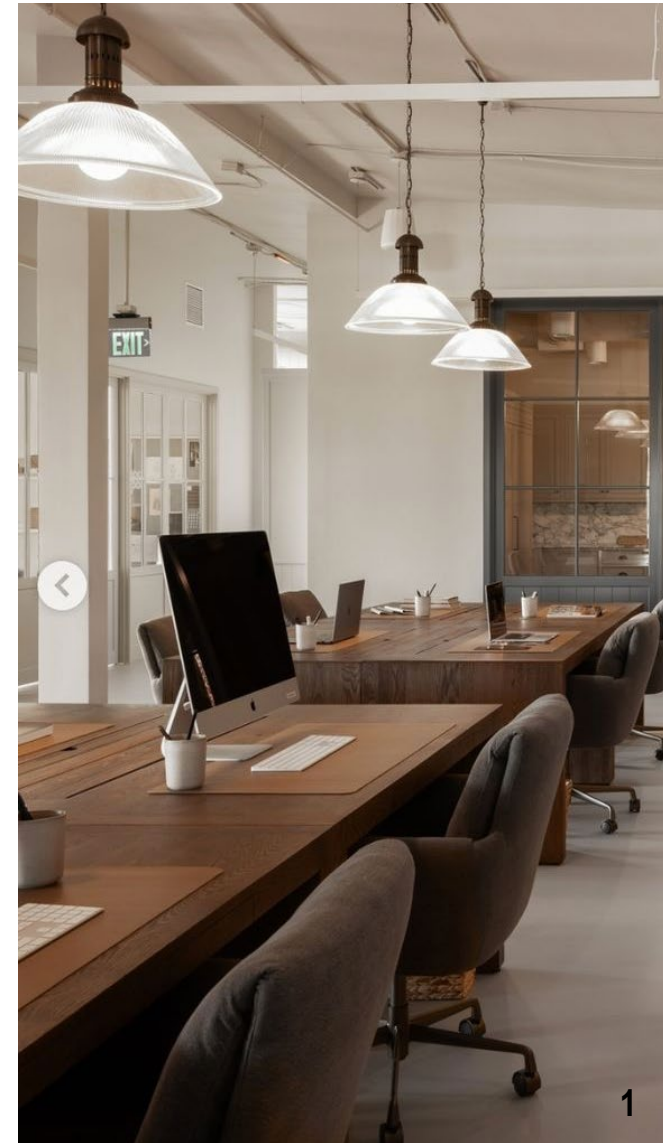

1. WORKSPACE INSPIRATION
2. MODULAR CARPET TILE FLOORING
3. TASK CHAIR INSPIRATION
4. MODULAR CARPET TILE RUG
5. DESK INSPIRATION
6. MAIN PAINT COLOR
7. TYPICAL LIGHT FIXTURE
8. UPHOLSTERY FABRIC
9. CEILING PAINT COLOR
10. ACCENT LIGHT FIXTURE