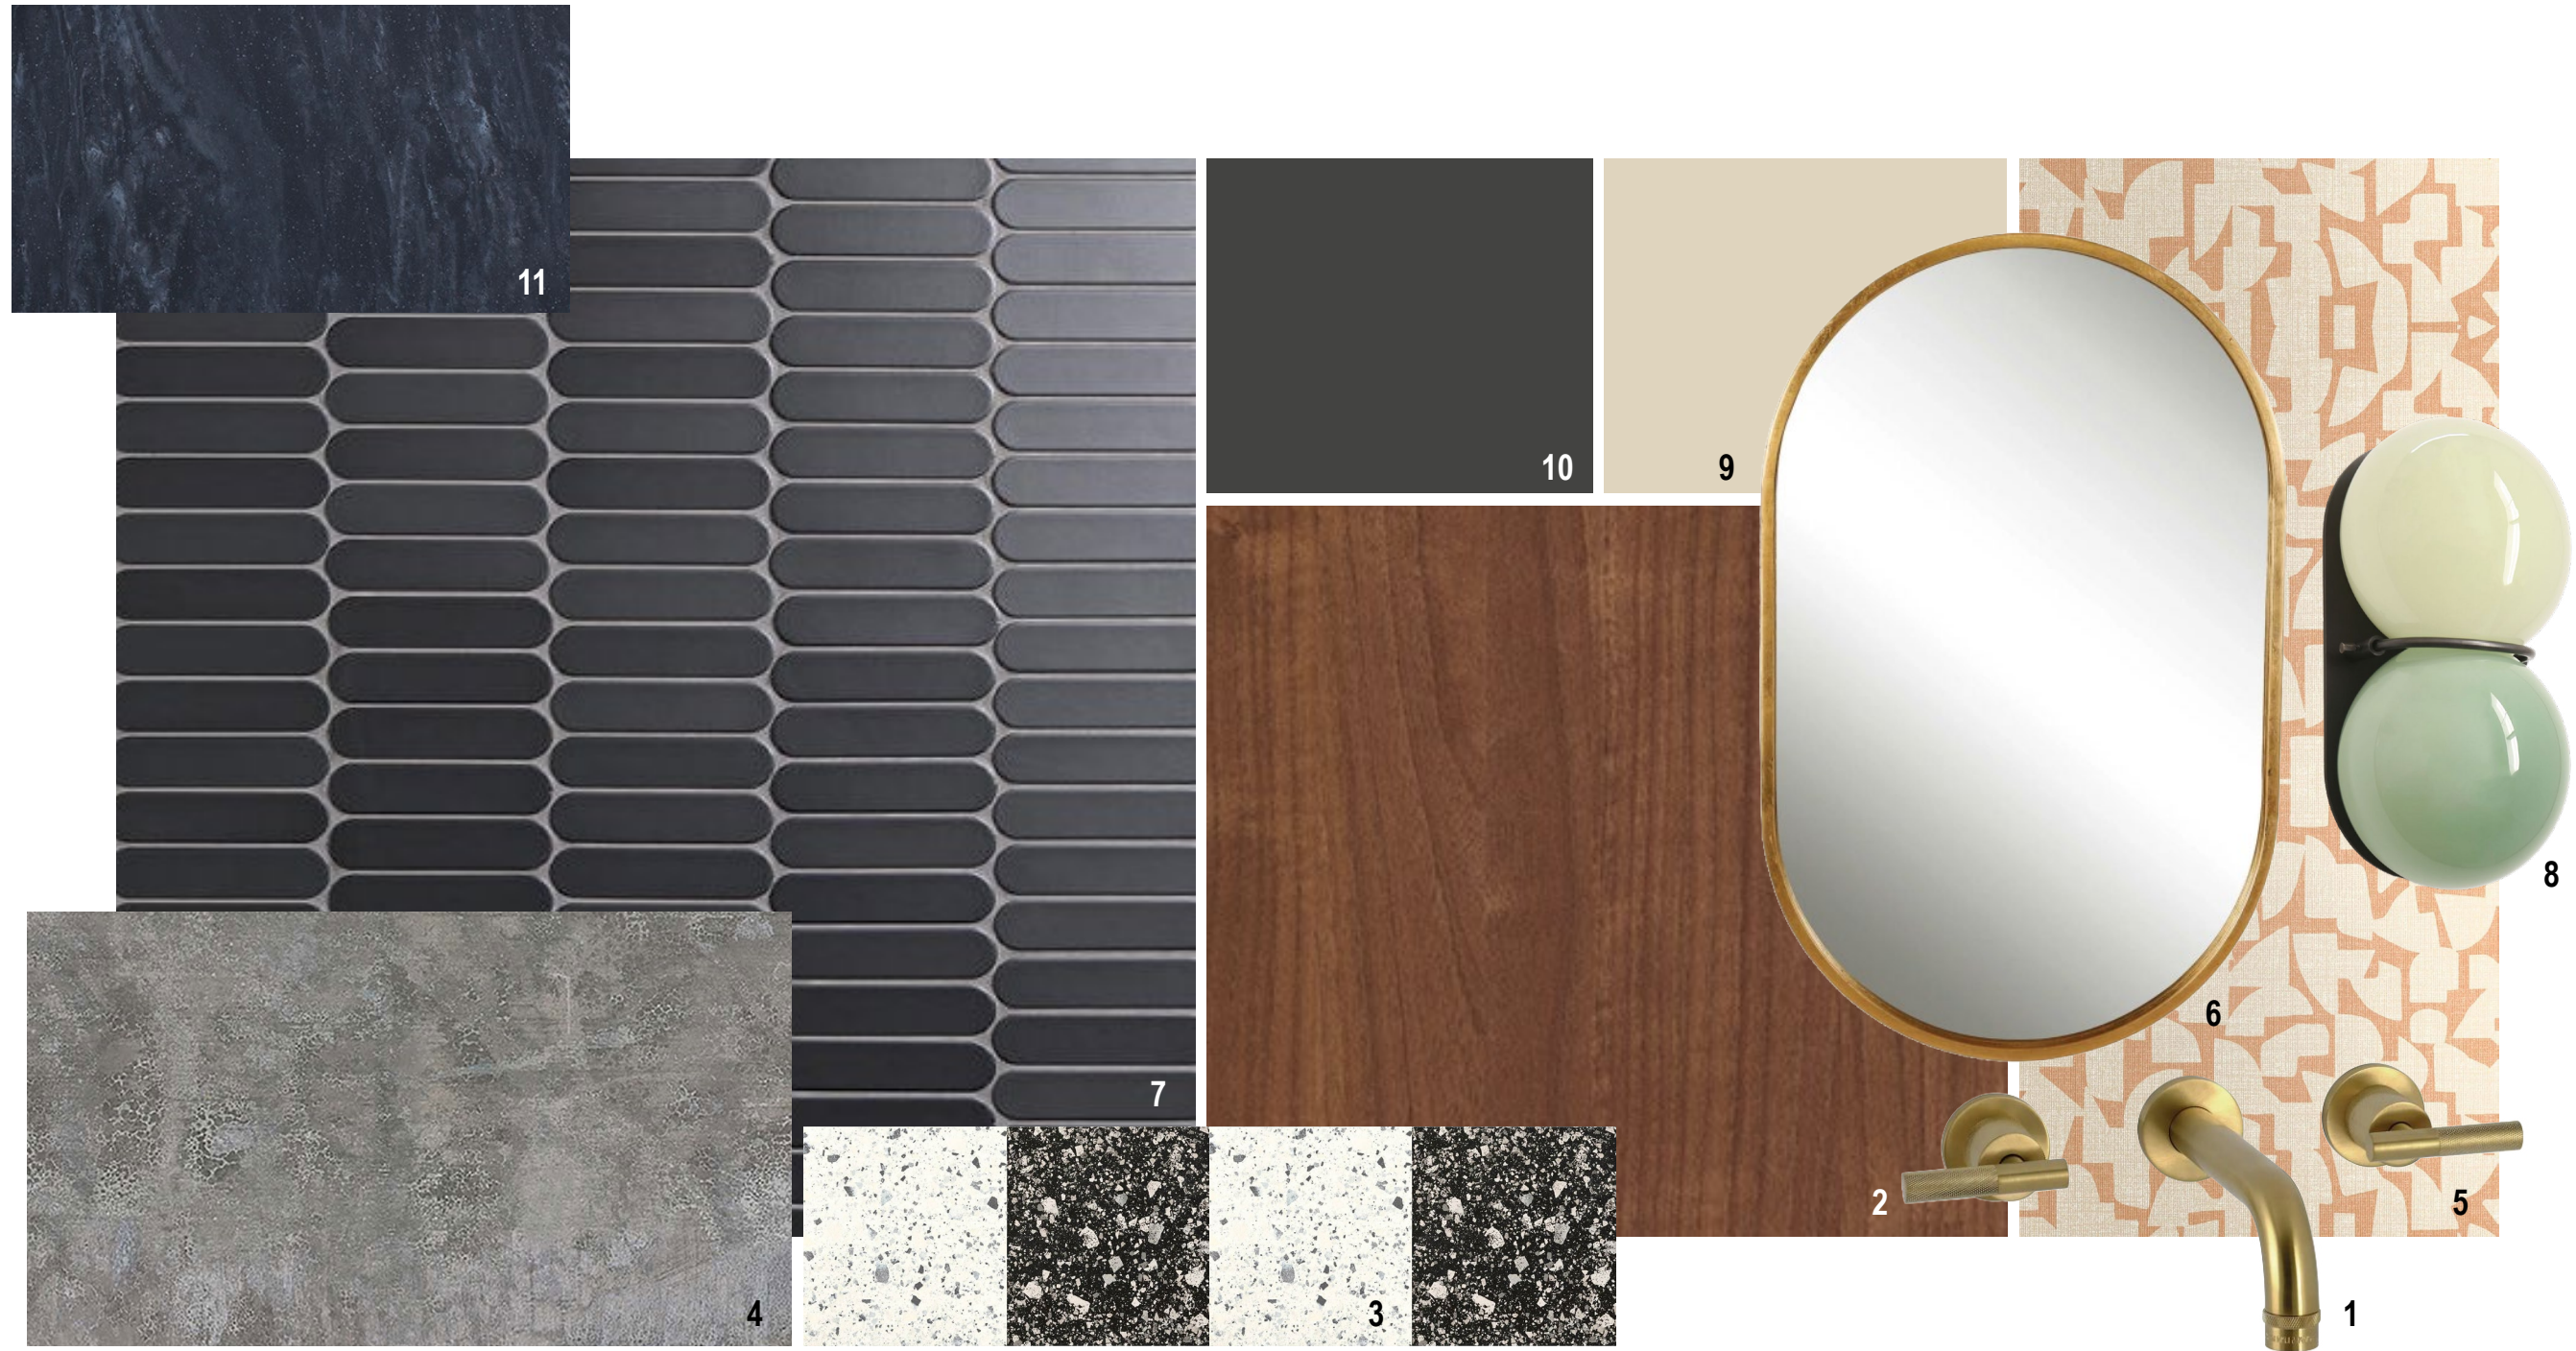

- | | |
|---|-------------------------------------|
| 1. WAINSCOT INSPIRATION | 6. MAIN PAINT COLOR |
| 2. DOOR COLOR | 7. SCNCE AT SUITE DOORS |
| 3. STAINED AND SEALED CONCRETE FLOORING | 8. FLUTED GLASS AT SUITE DOOR LITES |
| 4. PROFILED RUBBER BASE | 9. TYPICAL LIGHT FIXTURE |
| 5. LAMINATE WOOD WAINSCOT FINISH | |

- 1. TYPICAL WALL MOUNTED FAUCET
- 2. LAMINATE WOOD-LOOK PANEL FINISH WAINSCOT
- 3. TERRAZZO LOOK TILE BASE
- 4. STAINED AND SEALED CONCRETE FLOORING
- 5. WET WALL WALLCOVERING
- 6. MIRROR
- 7. WET WALL PORCELAIN TILE
- 8. SCONCE LIGHT FIXTURE
- 9. WALL PAINT FINISH (ABOVE WAINSCOT)
- 10. CEILING PAINT FINISH
- 11. WALL LEDGE SOLID SURFACE MATERIAL