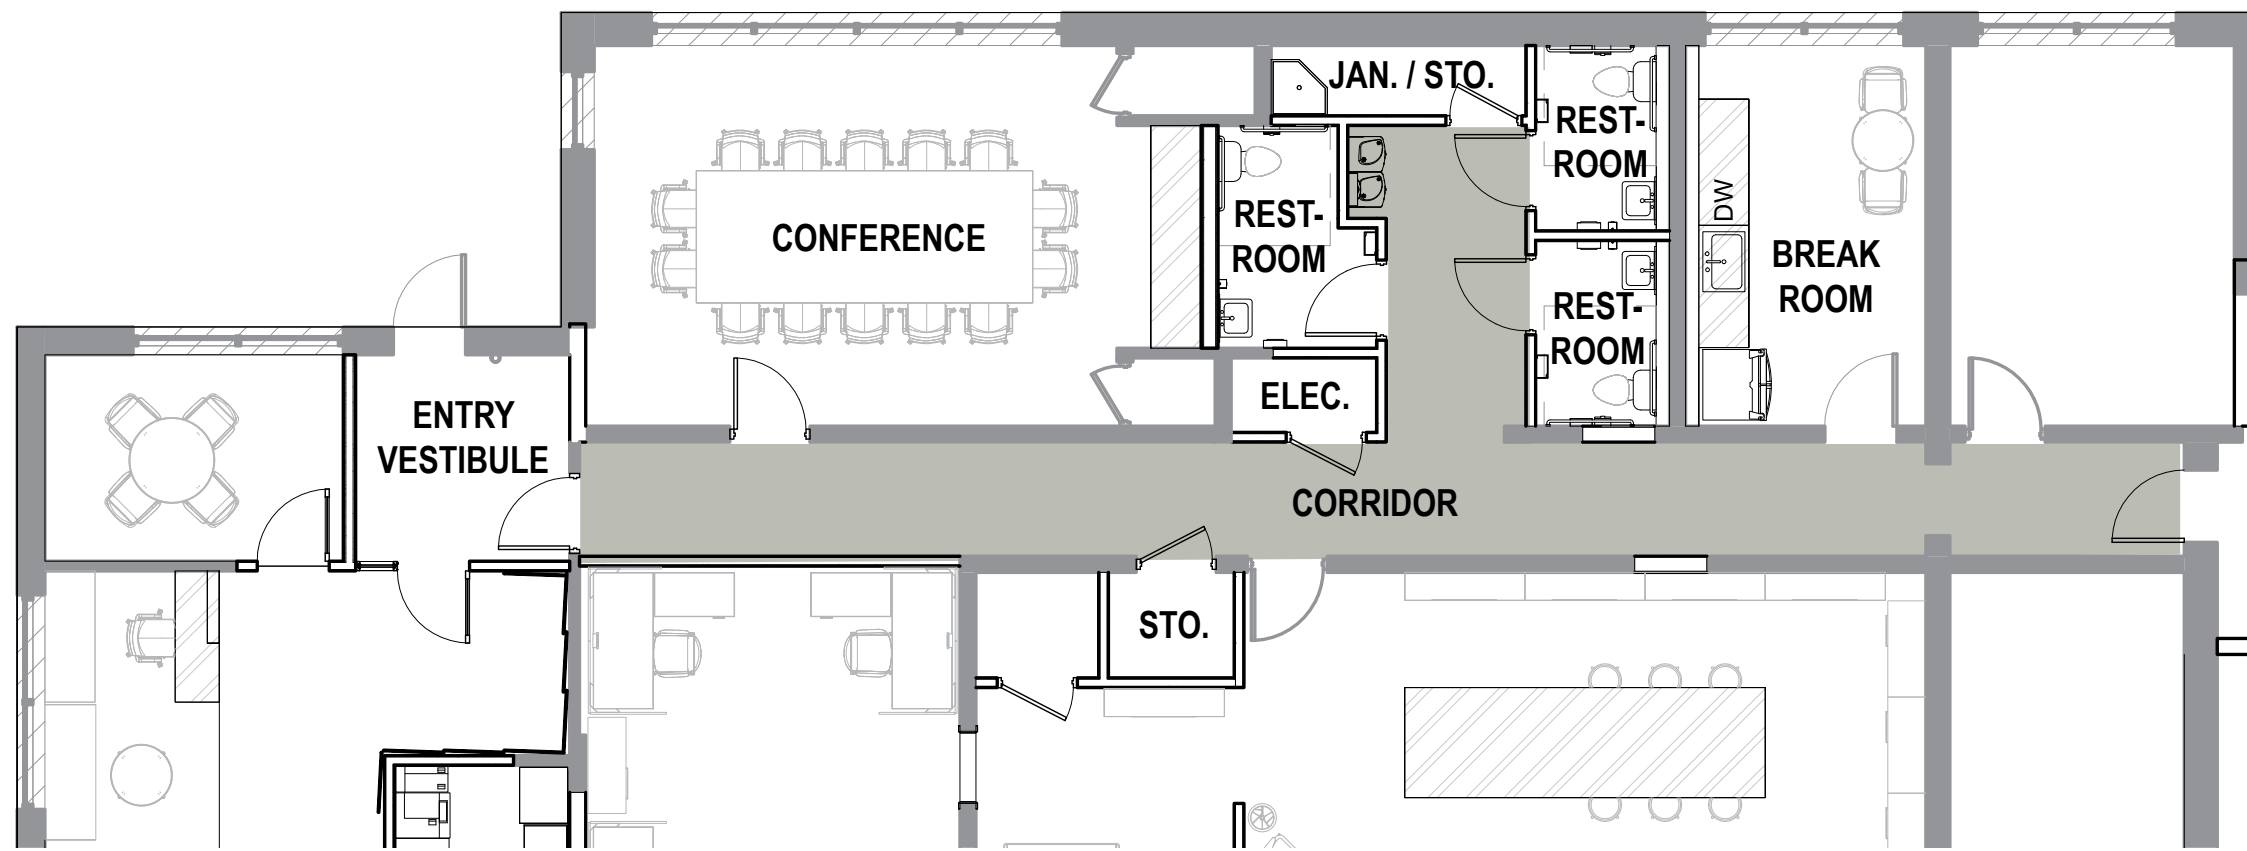

MJC SOUTHSIDE OFFICES

PLAN ROOM & CONFERENCE	29-31
PRINT	32-33
WORKSTATIONS	34-35

1167 PACE STREET

1. LAMINATE WOOD-LOOK PANEL FINISH
2. TERRAZZO LOOK TILE BASE
3. WALK-OFF MATT MODULAR CARPET TILE
4. WAYFINDING SIGNAGE INSPIRATION
5. PANEL INSPIRATION IMAGE
6. CEILING PAINT FINISH
7. SCONCE AT SUITE DOOR