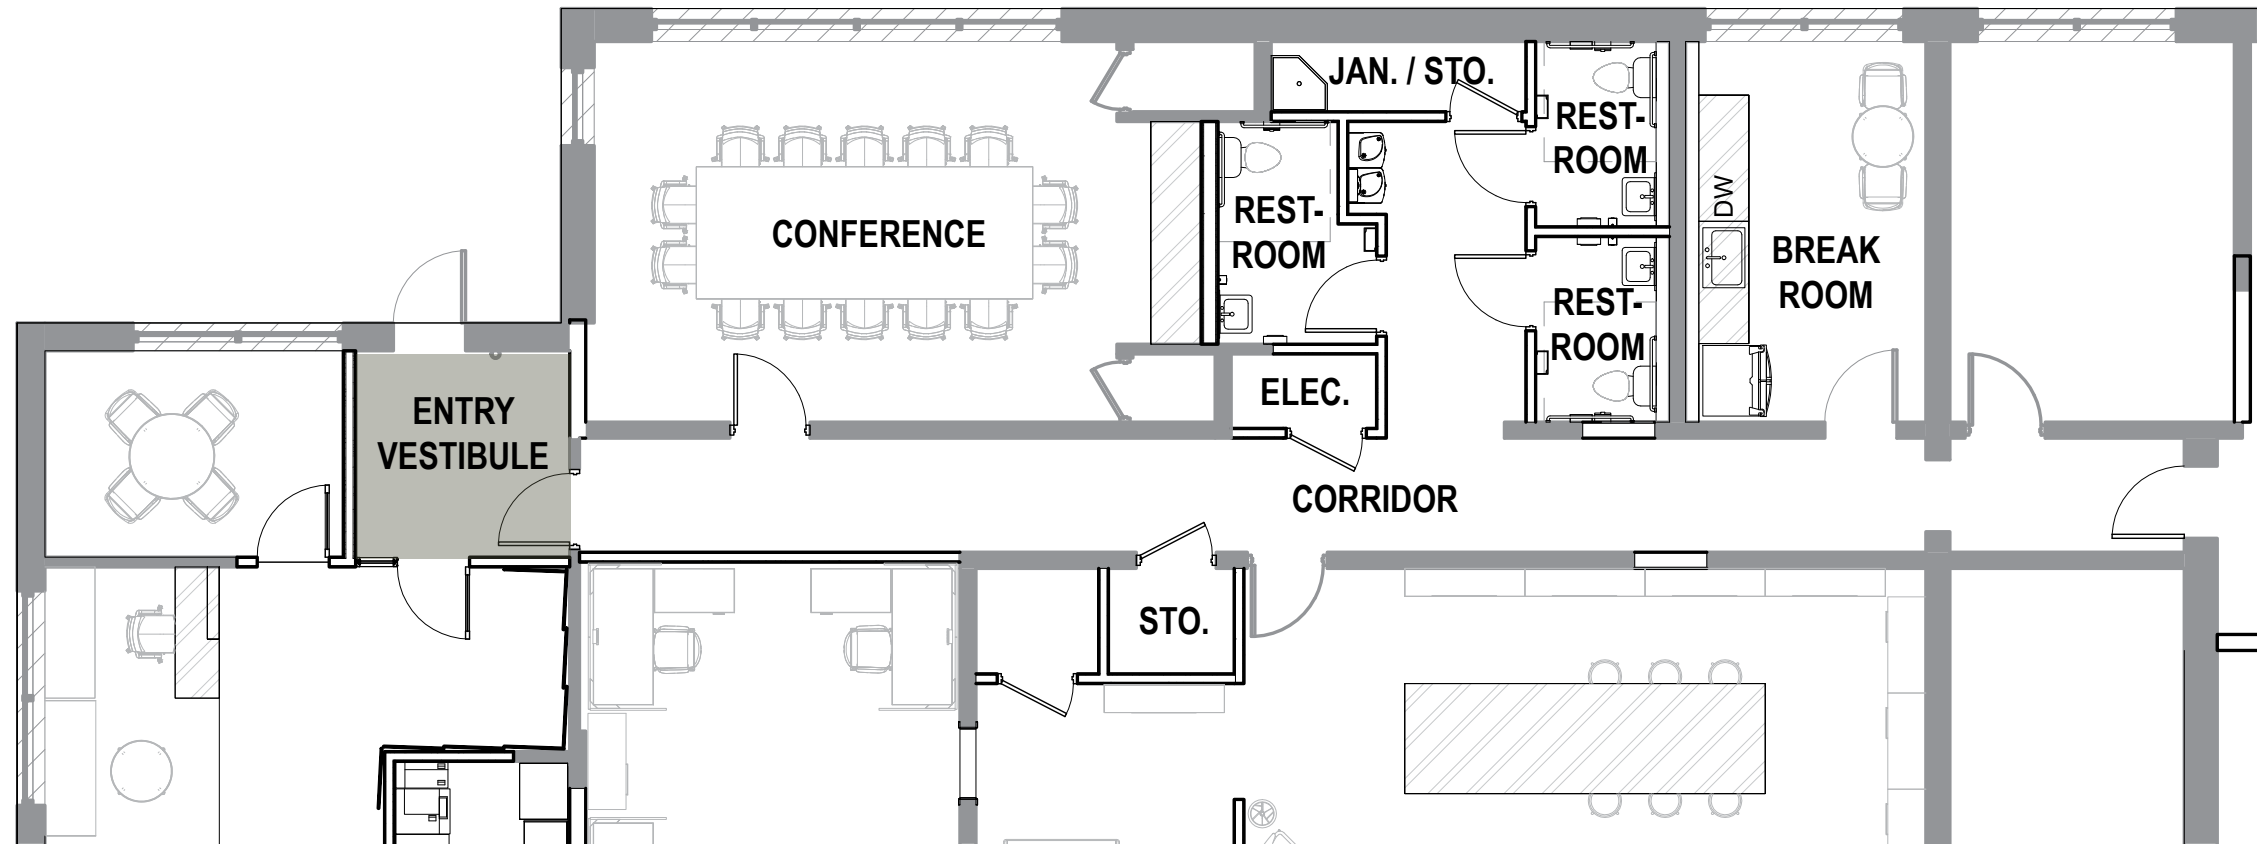

1167 PACE STREET

1167 PACE STREET

CONTENTS

COMMON AREAS

ENTRY VESTIBULE	5-6
CORRIDOR	7-8
CONFERENCE	9-11
RESTROOMS	12-13
BREAKROOM	14-15

TIRE SOUTH OFFICES

RECEPTION	17-19
OPEN WORKSTATIONS	20-21
PRIVATE OFFICES	22-23
CONFERENCE	24-25
PRINT	26-27

MJC SOUTHSIDE OFFICES

PLAN ROOM & CONFERENCE	29-31
PRINT	32-33
WORKSTATIONS	34-35

1167 PACE STREET

1. LAMINATE WOOD-LOOK PANEL FINISH
2. TERRAZZO LOOK TILE BASE
3. WALK-OFF MATT MODULAR CARPET TILE
4. WAYFINDING SIGNAGE INSPIRATION
5. PANEL INSPIRATION IMAGE
6. CEILING PAINT FINISH
7. SCONCE AT SUITE DOOR