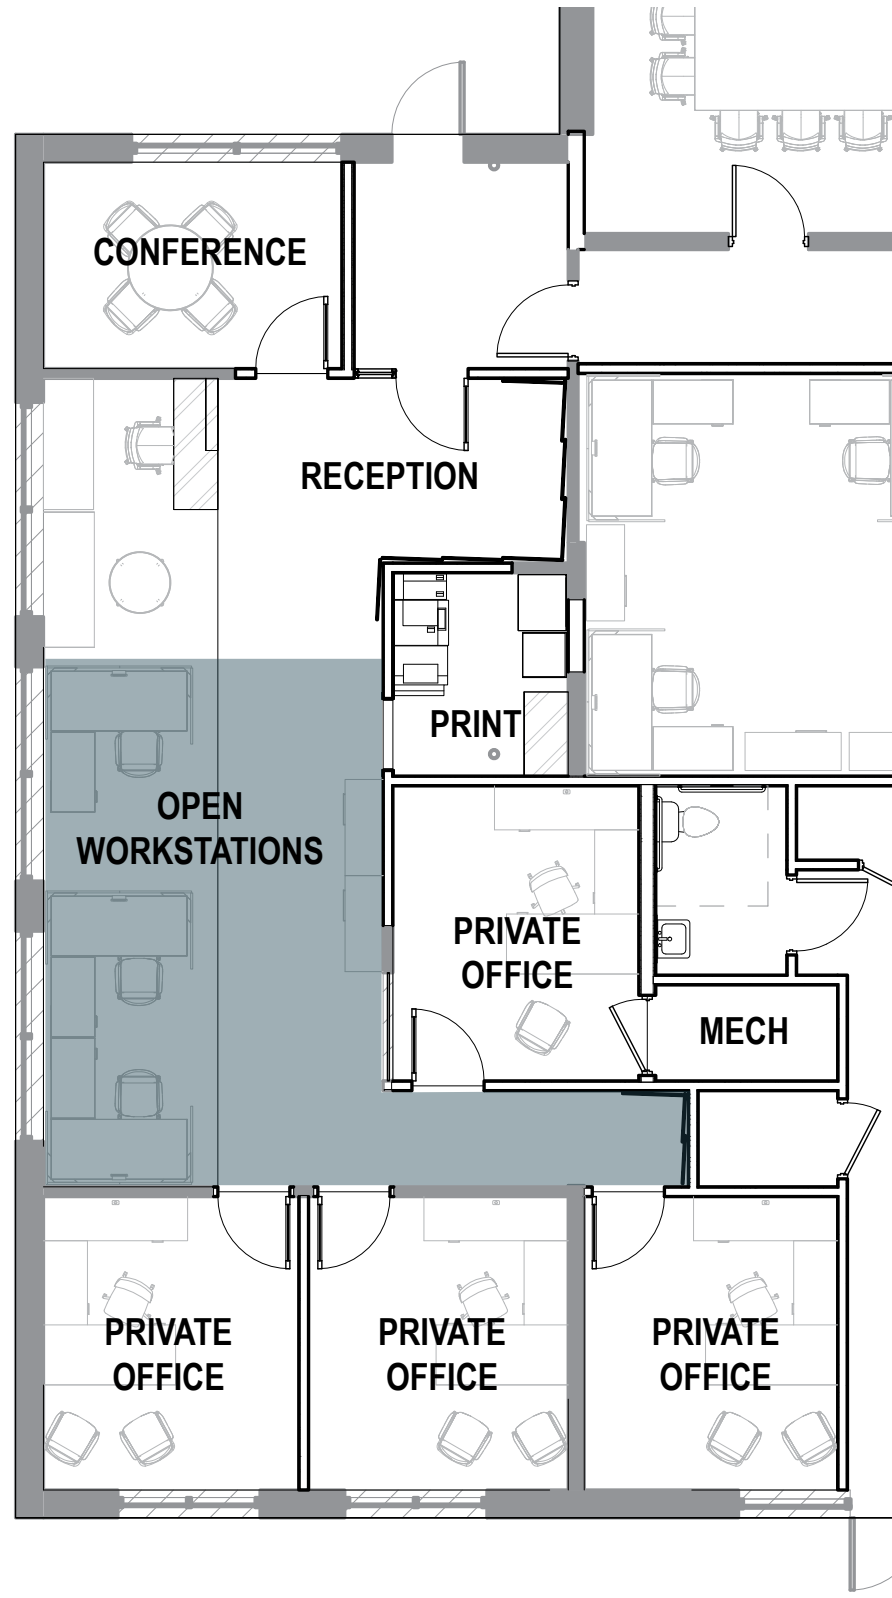

TIRESOUTH OFFICES

OFFICE OF DESIGN - 1167 PACE ST. PHASE 1

1. TYPICAL MILLWORK WOOD/LAMINATE FINISH
2. RECEPTION MILLWORK WOOD FINISH
3. SIGNAGE INSPIRATION IMAGE
4. STEEL FEATURE PANELING

5. POWDER COATED DIAMOND PLATE ACCENT PANELING
6. LOUNGE FURNITURE UPHOLSTERY FABRIC
7. CONCRETE TERRAZZO LOOK COUNTER
8. FEATURE LIGHTING AT RECEPTION DESK

PERSPECTIVE OF MAIN ENTRANCE

PERSPECTIVE OF RECEPTION

- 1. DRAPERY AT WINDOW WALL
- 2. MODULAR CARPET TILE @ WORKSTATIONS
- 3. STAINED AND SEALED CONCRETE FLOORING
- 4. TYPICAL MILLWORK WOOD/LAMINATE FINISH
- 5. WORKSTATION FURNITURE INSPIRATION
- 6. MAIN PAINT COLOR
- 7. CEILING PAINT COLOR
- 8. TYPICAL LIGHT FIXTURE