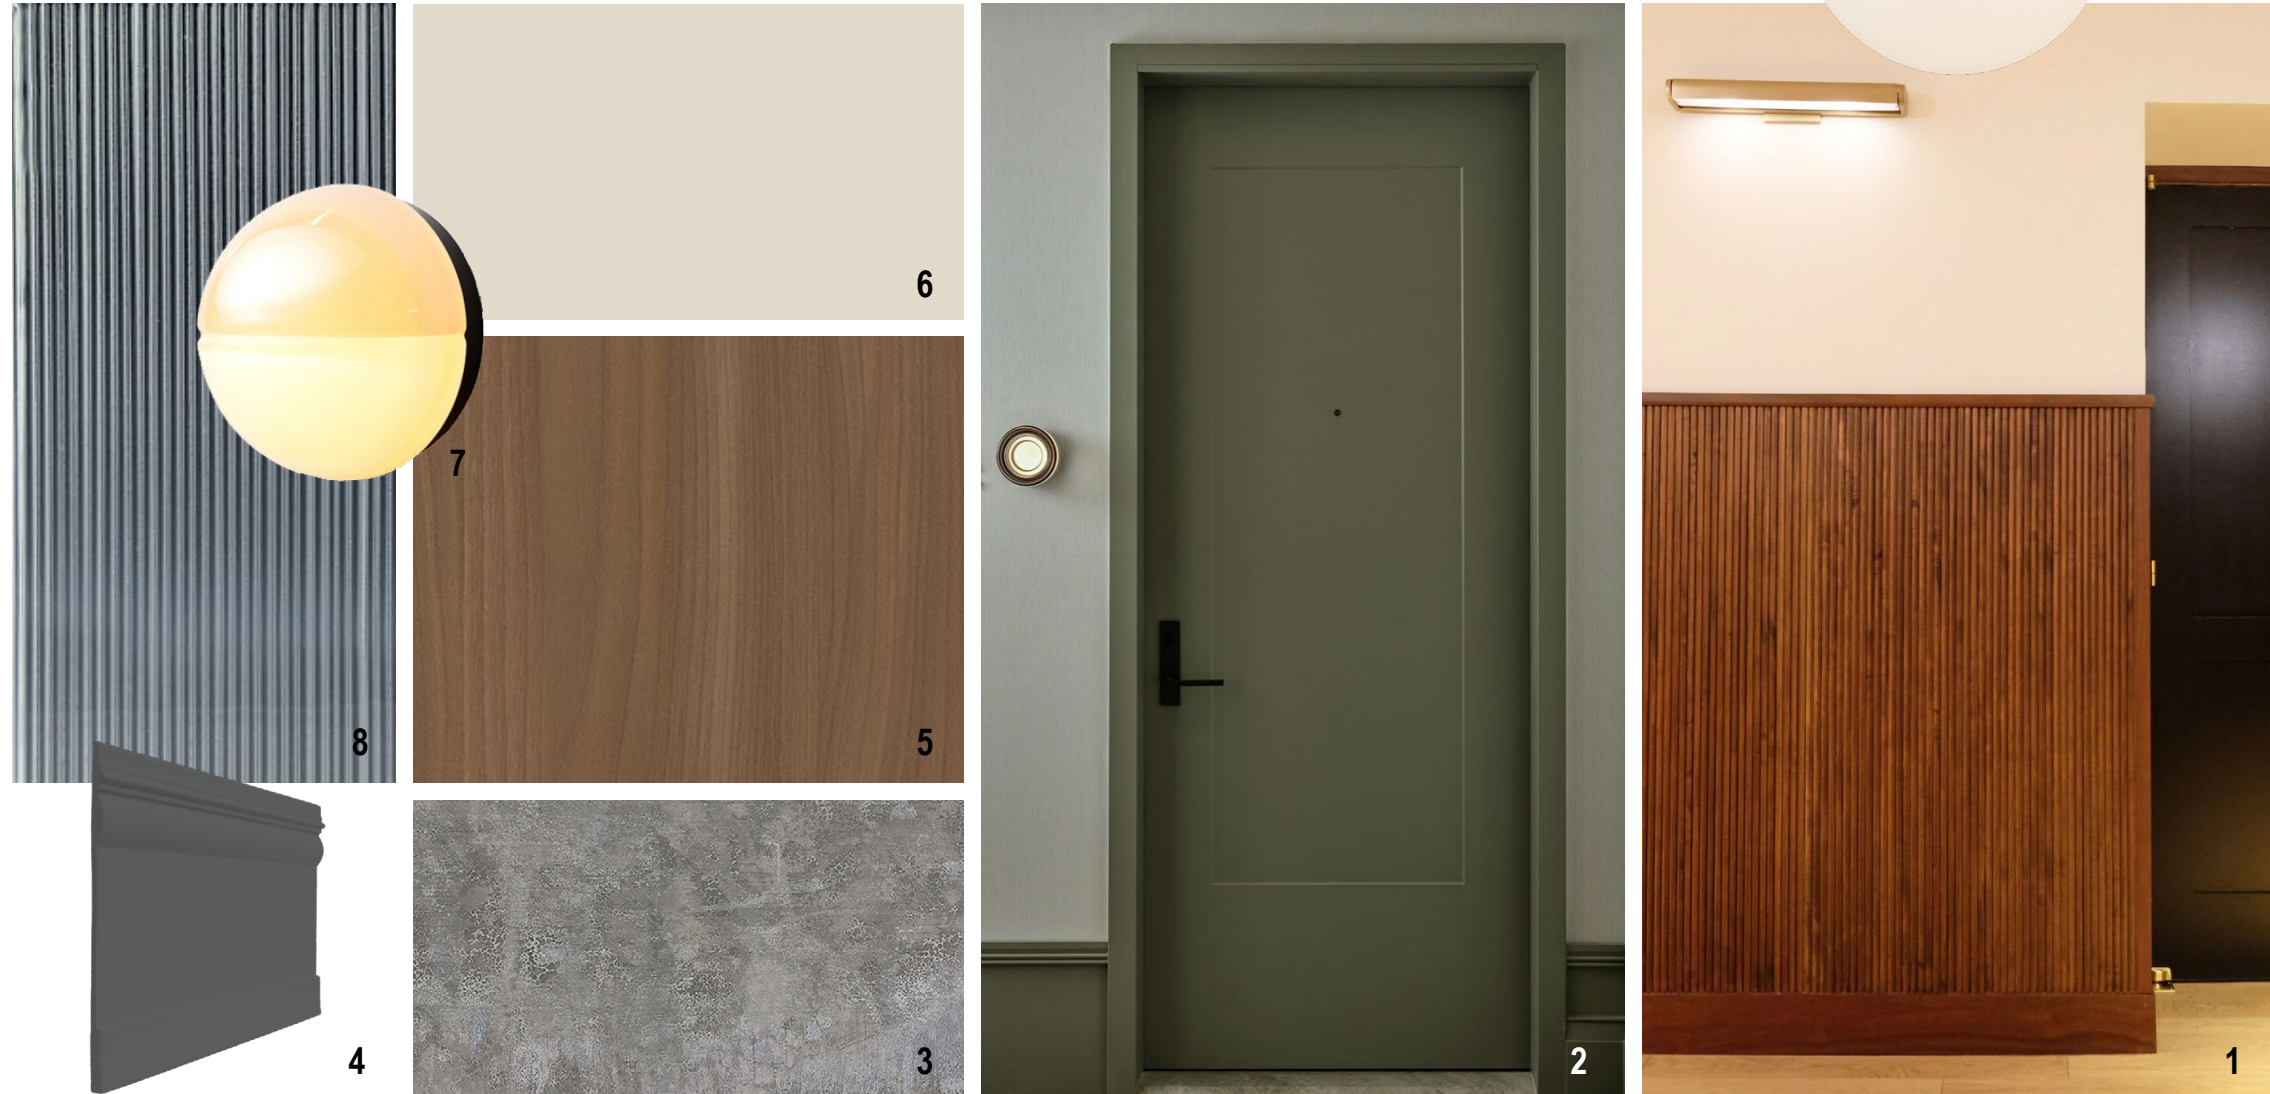

- | | |
|---|-------------------------------------|
| 1. WAINSCOT INSPIRATION | 6. MAIN PAINT COLOR |
| 2. DOOR COLOR | 7. SCNCE AT SUITE DOORS |
| 3. STAINED AND SEALED CONCRETE FLOORING | 8. FLUTED GLASS AT SUITE DOOR LITES |
| 4. PROFILED RUBBER BASE | 9. TYPICAL LIGHT FIXTURE |
| 5. LAMINATE WOOD WAINSCOT FINISH | |