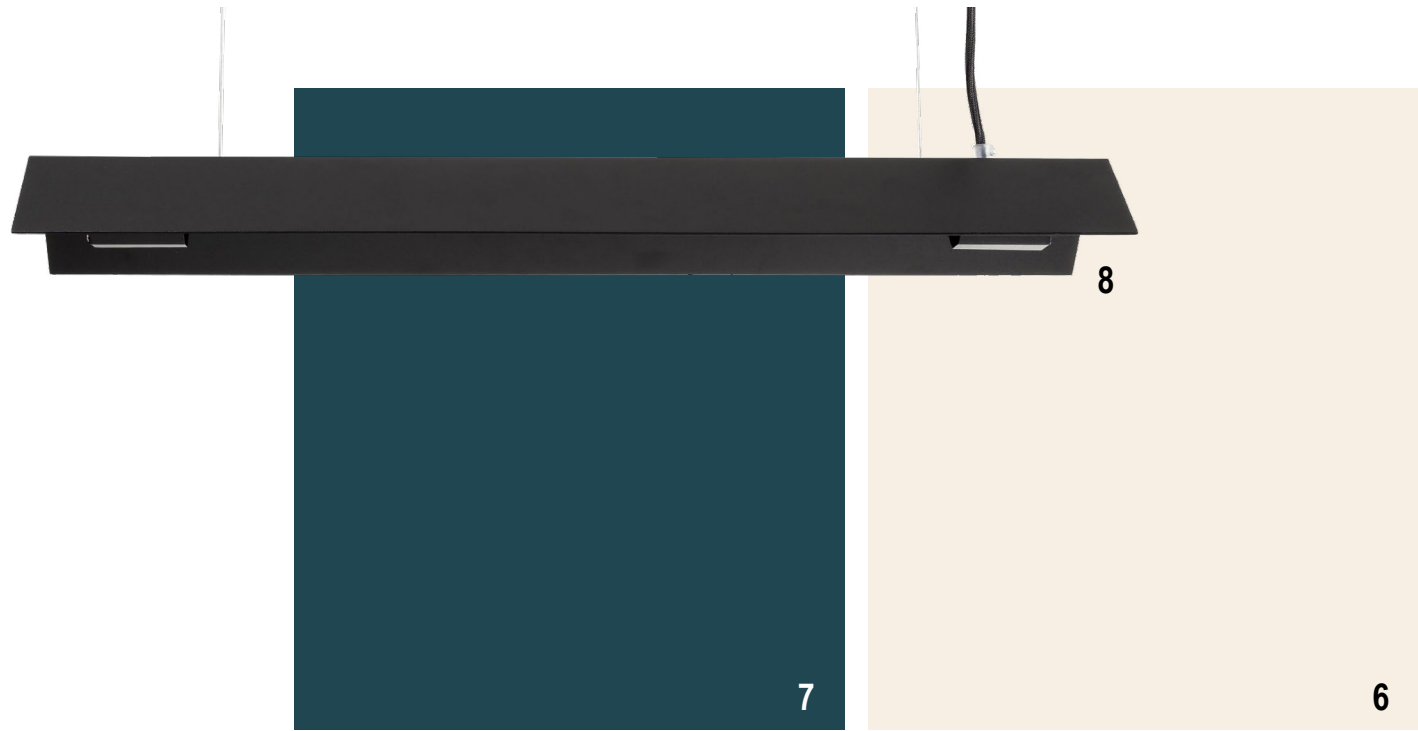

1. DRAPERY AT WINDOW WALL
2. MODULAR CARPET TILE @ WORKSTATIONS
3. STAINED AND SEALED CONCRETE FLOORING
4. TYPICAL MILLWORK WOOD/LAMINATE FINISH
5. WORKSTATION FURNITURE INSPIRATION
6. MAIN PAINT COLOR
7. CEILING PAINT COLOR
8. TYPICAL LIGHT FIXTURE