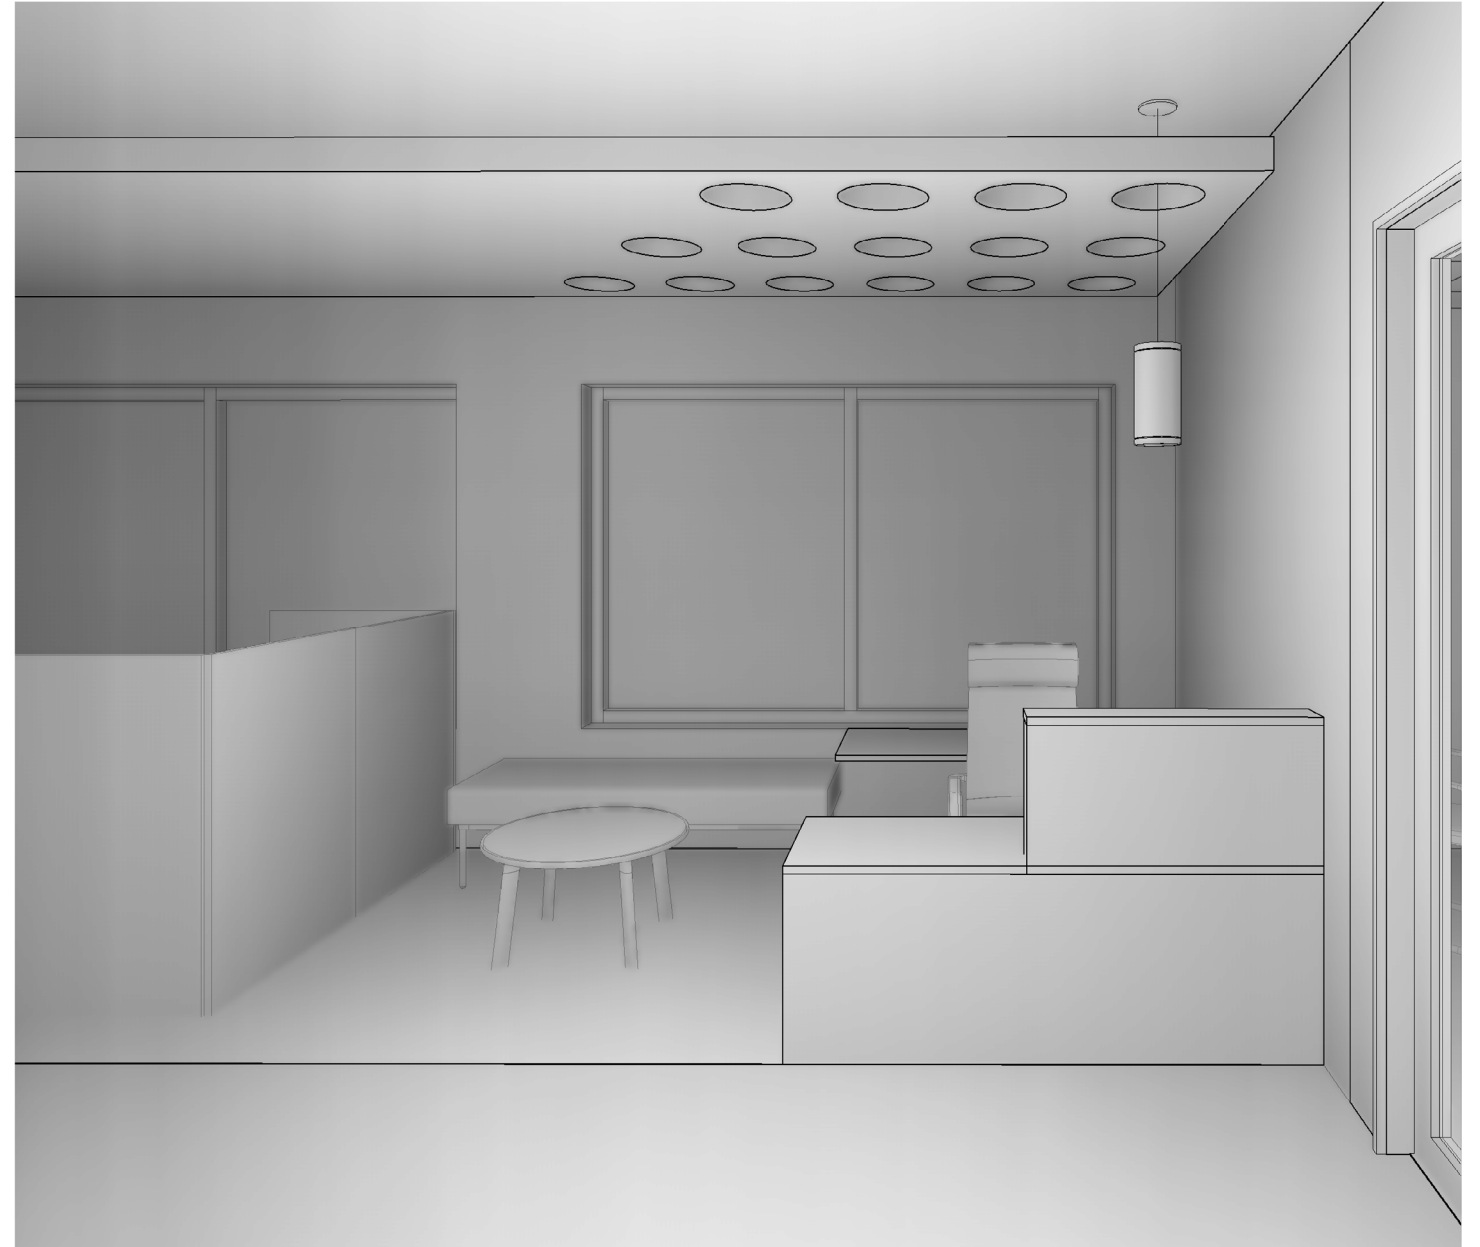

PERSPECTIVE OF RECEPTION