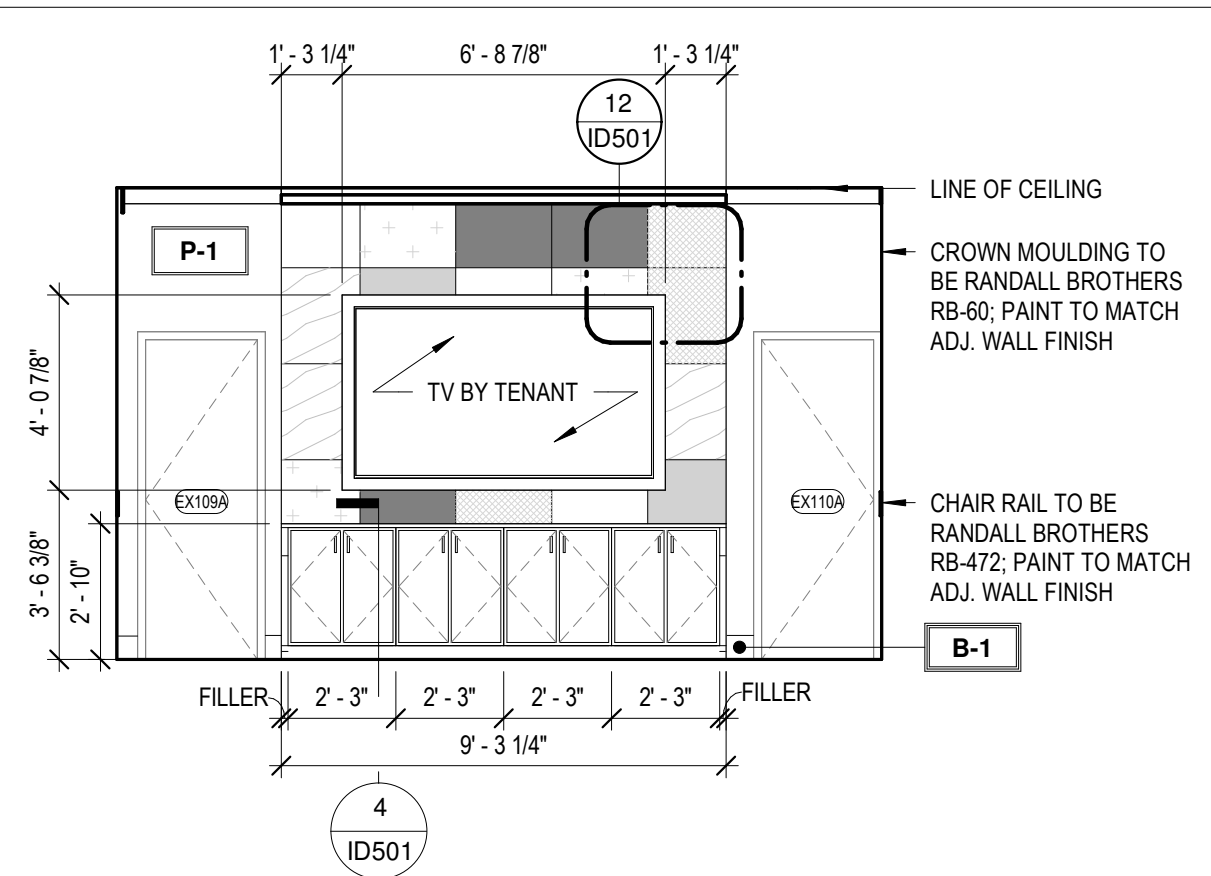

13 SHARED CONFERENCE WINDOW
1/4" = 1'-0"

12 SHARED CONFERENCE ENTRANCE
1/4" = 1'-0"

11 SHARED CONFERENCE MILLWORK
1/4" = 1'-0"

10 SHARED CONFERENCE DRAPERY
1/4" = 1'-0"

9 BREAKROOM MILLWORK
1/4" = 1'-0"

8 CORRIDOR MJC SUITE
1/4" = 1'-0"

7 CORRIDOR CONFERENCE
1/4" = 1'-0"

6 VESTIBULE MAIN BUILDING ENTRANCE
1/4" = 1'-0"

5 VESITBULE TIRE SOUTH SUITE
1/4" = 1'-0"

4 VESTIBULE PANELING
1/4" = 1'-0"

3 CORRIDOR TOWARDS PHASE II
1/4" = 1'-0"

2 VESTIBULE ENTRANCE
1/4" = 1'-0"

1 VESTIBULE TOWARDS SIGNAGE
1/4" = 1'-0"

BASE MATERIAL SCHEDULE

Type	PRODUCT NAME	PRODUCT STYLE #	FINISH	MANUFACTURER	CONTACT	DIMENSIONS	GROUT COLOR	GROUT JOINT	GROUT MANUFACTURER	INSTALLATION	NOTES
B-1	RUBBER BASE	CONTOURS NOVEL #45	BLACK BROWN	ROPPE	-	8"	N/A	N/A	N/A		
B-2	TILE BASE	VENEZIANA GRAPHITE & WHITE	POLISHED	TRINITY SURFACES	RACHEL MOORE	8"x8"	TBD	1/16"	TBD	ALTERNATE GRAPHITE & WHITE - SEE DETAIL	INSTALL SCHLUTER DILEX-AHKA IN BRONZE AT TRASTION FROM WALL TO FLOOR
B-3	RUBBER BASE	PINNACLE	139 DEEP NAVY	ROPPE	-	8"	N/A	N/A	N/A		
B-4	WOOD BASE TRIM	RB-9692 SPEED BASE MOULDING	PAINT TO MATCH ADJ.	RANDALL BROTHERS	-	8"	N/A	N/A	N/A		