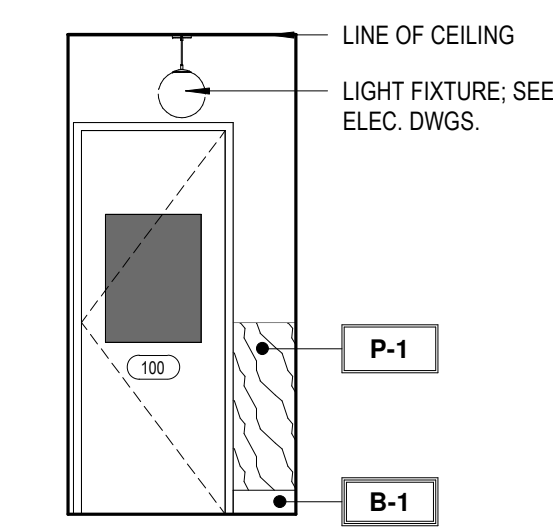

13 SHARED CONFERENCE WINDOW
1/4" = 1'-0"

12 SHARED CONFERENCE ENTRANCE
1/4" = 1'-0"

11 SHARED CONFERENCE MILLWORK
1/4" = 1'-0"

10 SHARED CONFERENCE DRAPERY
1/4" = 1'-0"

9 BREAKROOM MILLWORK
1/4" = 1'-0"

8 CORRIDOR MJC SUITE
1/4" = 1'-0"

7 CORRIDOR CONFERENCE
1/4" = 1'-0"

6 VESTIBULE MAIN BUILDING ENTRANCE
1/4" = 1'-0"

5 VESITBULE TIRE SOUTH SUITE
1/4" = 1'-0"

4 VESTIBULE PANELING
1/4" = 1'-0"

3 CORRIDOR TOWARDS PHASE II
1/4" = 1'-0"

2 VESTIBULE ENTRANCE
1/4" = 1'-0"

1 VESTIBULE TOWARDS SIGNAGE
1/4" = 1'-0"

BASE MATERIAL SCHEDULE

Type	PRODUCT NAME	PRODUCT STYLE #	FINISH	MANUFACTURER	CONTACT	DIMENSIONS	GROUT COLOR	GROUT JOINT	GROUT MANUFACTURER	INSTALLATION	NOTES
B-1	RUBBER BASE	CONTOURS NOVEL #45	BLACK BROWN	ROPPE	-	8"	N/A	N/A	N/A		
B-2	TILE BASE	VENEZIANA GRAPHITE & WHITE	POLISHED	TRINITY SURFACES	RACHEL MOORE	8"x8"	TBD	1/16"	TBD	ALTERNATE GRAPHITE & WHITE - SEE DETAIL	INSTALL SCHLUTER DILEX-AHKA IN BRONZE AT TRASTION FROM WALL TO FLOOR
B-3	RUBBER BASE	PINNACLE	139 DEEP NAVY	ROPPE	-	8"	N/A	N/A	N/A		
B-4	WOOD BASE TRIM	RB-9692 SPEED BASE MOULDING	PAINT TO MATCH ADJ.	RANDALL BROTHERS	-	8"	N/A	N/A	N/A		