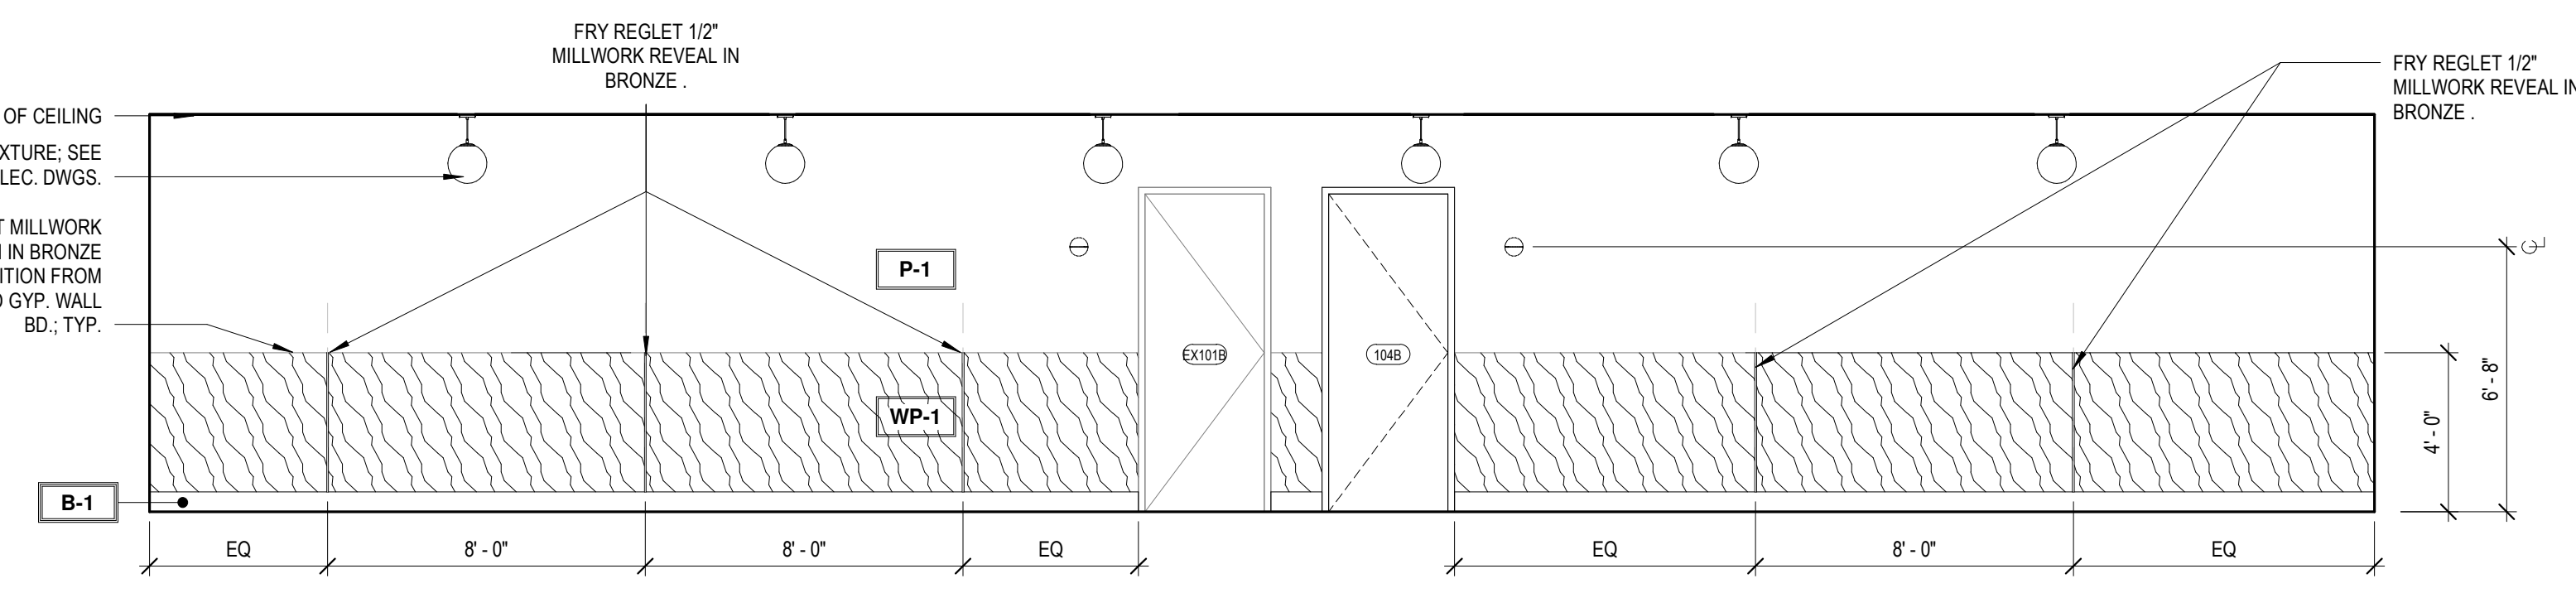

13 SHARED CONFERENCE WINDOW
1/4" = 1'-0"

12 SHARED CONFERENCE ENTRANCE
1/4" = 1'-0"

11 SHARED CONFERENCE MILLWORK
1/4" = 1'-0"

10 SHARED CONFERENCE DRAPERY
1/4" = 1'-0"

9 BREAKROOM MILLWORK
1/4" = 1'-0"

8 CORRIDOR MJC SUITE
1/4" = 1'-0"

7 CORRIDOR CONFERENCE
1/4" = 1'-0"

6 VESTIBULE MAIN BUILDING ENTRANCE
1/4" = 1'-0"

5 VESITBULE TIRE SOUTH SUITE
1/4" = 1'-0"

4 VESTIBULE PANELING
1/4" = 1'-0"

3 CORRIDOR TOWARDS PHASE II
1/4" = 1'-0"

2 VESTIBULE ENTRANCE
1/4" = 1'-0"

1 VESTIBULE TOWARDS SIGNAGE
1/4" = 1'-0"

BASE MATERIAL SCHEDULE

Type	PRODUCT NAME	PRODUCT STYLE #	FINISH	MANUFACTURER	CONTACT	DIMENSIONS	GROUT COLOR	GROUT JOINT	GROUT MANUFACTURER	INSTALLATION	NOTES
B-1	RUBBER BASE	CONTOURS NOVEL #45	BLACK BROWN	ROPPE	-	8"	N/A	N/A	N/A		
B-2	TILE BASE	VENEZIANA GRAPHITE & WHITE	POLISHED	TRINITY SURFACES	RACHEL MOORE	8"x8"	TBD	1/16"	TBD	ALTERNATE GRAPHITE & WHITE - SEE DETAIL	INSTALL SCHLUTER DILEX-AHKA IN BRONZE AT TRASTION FROM WALL TO FLOOR
B-3	RUBBER BASE	PINNACLE	139 DEEP NAVY	ROPPE	-	8"	N/A	N/A	N/A		
B-4	WOOD BASE TRIM	RB-9692 SPEED BASE MOULDING	PAINT TO MATCH ADJ.	RANDALL BROTHERS	-	8"	N/A	N/A	N/A		