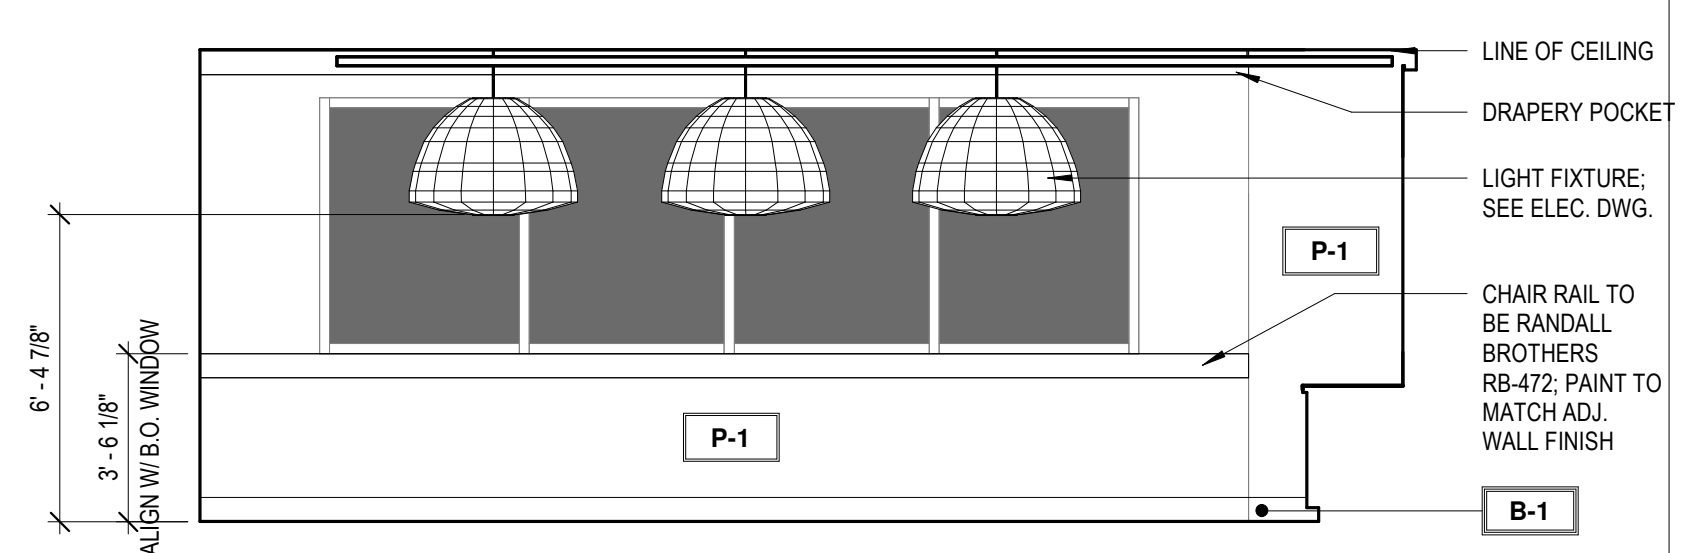

13 SHARED CONFERENCE WINDOW
1/4" = 1'-0"

12 SHARED CONFERENCE ENTRANCE
1/4" = 1'-0"

11 SHARED CONFERENCE MILLWORK
1/4" = 1'-0"

10 SHARED CONFERENCE DRAPERY
1/4" = 1'-0"

9 BREAKROOM MILLWORK
1/4" = 1'-0"

8 CORRIDOR MJC SUITE
1/4" = 1'-0"

7 CORRIDOR CONFERENCE
1/4" = 1'-0"

6 VESTIBULE MAIN BUILDING ENTRANCE
1/4" = 1'-0"

5 VESITBULE TIRE SOUTH SUITE
1/4" = 1'-0"

4 VESTIBULE PANELING
1/4" = 1'-0"

3 CORRIDOR TOWARDS PHASE II
1/4" = 1'-0"

2 VESTIBULE ENTRANCE
1/4" = 1'-0"

1 VESTIBULE TOWARDS SIGNAGE
1/4" = 1'-0"

BASE MATERIAL SCHEDULE

Type	PRODUCT NAME	PRODUCT STYLE #	FINISH	MANUFACTURER	CONTACT	DIMENSIONS	GROUT COLOR	GROUT JOINT	GROUT MANUFACTURER	INSTALLATION	NOTES
B-1	RUBBER BASE	CONTOURS NOVEL #45	BLACK BROWN	ROPPE	-	8"	N/A	N/A	N/A		
B-2	TILE BASE	VENEZIANA GRAPHITE & WHITE	POLISHED	TRINITY SURFACES	RACHEL MOORE	8"x8"	TBD	1/16"	TBD	ALTERNATE GRAPHITE & WHITE - SEE DETAIL	INSTALL SCHLUTER DILEX-AHKA IN BRONZE AT TRASTION FROM WALL TO FLOOR
B-3	RUBBER BASE	PINNACLE	139 DEEP NAVY	ROPPE	-	8"	N/A	N/A	N/A		
B-4	WOOD BASE TRIM	RB-9692 SPEED BASE MOULDING	PAINT TO MATCH ADJ.	RANDALL BROTHERS	-	8"	N/A	N/A	N/A		