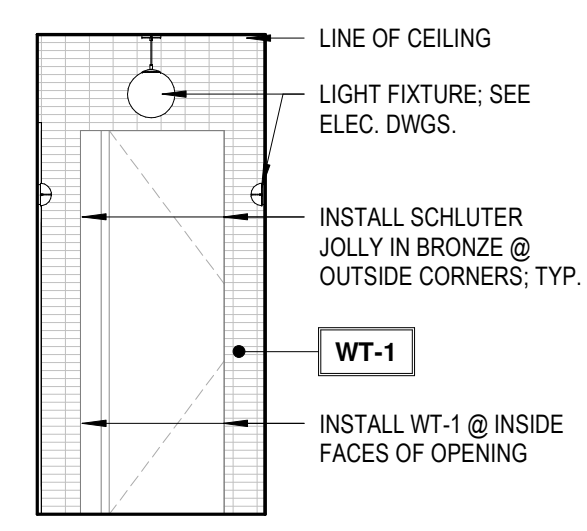

13 SHARED CONFERENCE WINDOW
1/4" = 1'-0"

12 SHARED CONFERENCE ENTRANCE
1/4" = 1'-0"

11 SHARED CONFERENCE MILLWORK
1/4" = 1'-0"

10 SHARED CONFERENCE DRAPERY
1/4" = 1'-0"

9 BREAKROOM MILLWORK
1/4" = 1'-0"

8 CORRIDOR MJC SUITE
1/4" = 1'-0"

7 CORRIDOR CONFERENCE
1/4" = 1'-0"

6 VESTIBULE MAIN BUILDING ENTRANCE
1/4" = 1'-0"

5 VESITBULE TIRE SOUTH SUITE
1/4" = 1'-0"

4 VESTIBULE PANELING
1/4" = 1'-0"

3 CORRIDOR TOWARDS PHASE II
1/4" = 1'-0"

2 VESTIBULE ENTRANCE
1/4" = 1'-0"

1 VESTIBULE TOWARDS SIGNAGE
1/4" = 1'-0"

BASE MATERIAL SCHEDULE

Type	PRODUCT NAME	PRODUCT STYLE #	FINISH	MANUFACTURER	CONTACT	DIMENSIONS	GROUT COLOR	GROUT JOINT	GROUT MANUFACTURER	INSTALLATION	NOTES
B-1	RUBBER BASE	CONTOURS NOVEL #45	BLACK BROWN	ROPPE	-	8"	N/A	N/A	N/A		
B-2	TILE BASE	VENEZIANA GRAPHITE & WHITE	POLISHED	TRINITY SURFACES	RACHEL MOORE	8"x8"	TBD	1/16"	TBD	ALTERNATE GRAPHITE & WHITE - SEE DETAIL	INSTALL SCHLUTER DILEX-AHKA IN BRONZE AT TRASTION FROM WALL TO FLOOR
B-3	RUBBER BASE	PINNACLE	139 DEEP NAVY	ROPPE	-	8"	N/A	N/A	N/A		
B-4	WOOD BASE TRIM	RB-9692 SPEED BASE MOULDING	PAINT TO MATCH ADJ.	RANDALL BROTHERS	-	8"	N/A	N/A	N/A		