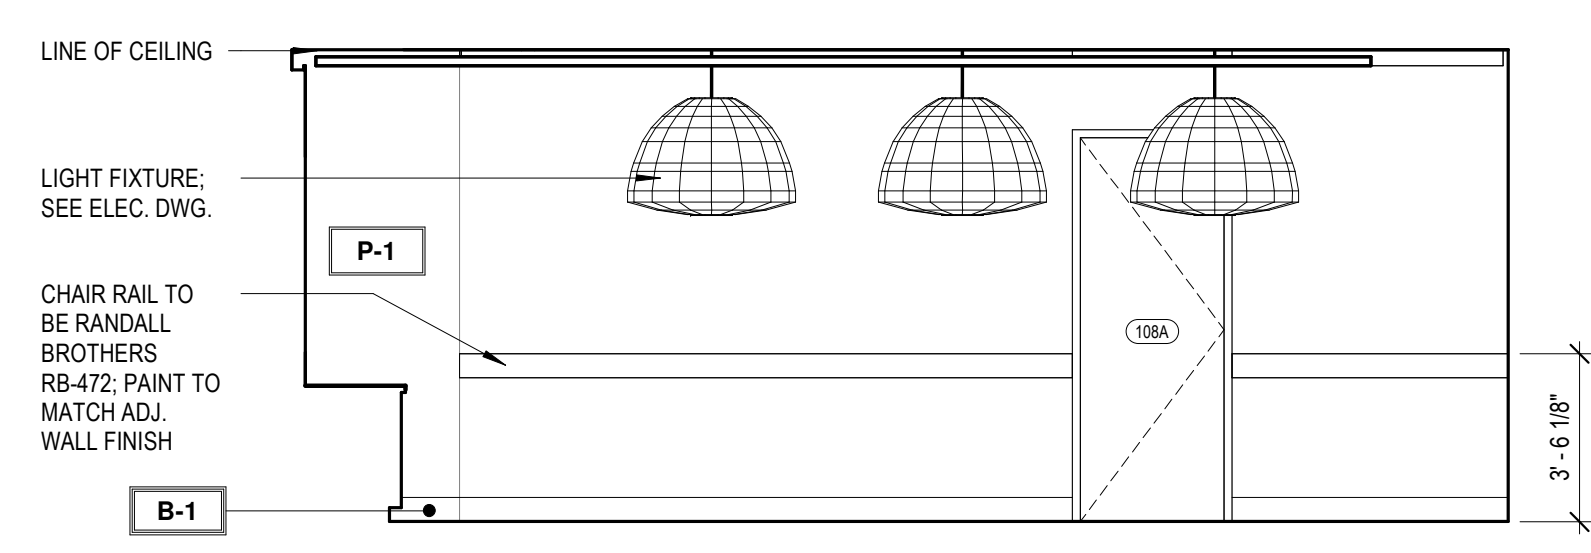

13 SHARED CONFERENCE WINDOW
1/4" = 1'-0"

12 SHARED CONFERENCE ENTRANCE
1/4" = 1'-0"

11 SHARED CONFERENCE MILLWORK
1/4" = 1'-0"

10 SHARED CONFERENCE DRAPERY
1/4" = 1'-0"

9 BREAKROOM MILLWORK
1/4" = 1'-0"

8 CORRIDOR MJC SUITE
1/4" = 1'-0"

7 CORRIDOR CONFERENCE
1/4" = 1'-0"

6 VESTIBULE MAIN BUILDING ENTRANCE
1/4" = 1'-0"

5 VESITBULE TIRE SOUTH SUITE
1/4" = 1'-0"

4 VESTIBULE PANELING
1/4" = 1'-0"

3 CORRIDOR TOWARDS PHASE II
1/4" = 1'-0"

2 VESTIBULE ENTRANCE
1/4" = 1'-0"

1 VESTIBULE TOWARDS SIGNAGE
1/4" = 1'-0"

BASE MATERIAL SCHEDULE

Type	PRODUCT NAME	PRODUCT STYLE #	FINISH	MANUFACTURER	CONTACT	DIMENSIONS	GROUT COLOR	GROUT JOINT	GROUT MANUFACTURER	INSTALLATION	NOTES
B-1	RUBBER BASE	CONTOURS NOVEL #45	BLACK BROWN	ROPPE	-	8"	N/A	N/A	N/A		
B-2	TILE BASE	VENEZIANA GRAPHITE & WHITE	POLISHED	TRINITY SURFACES	RACHEL MOORE	8"x8"	TBD	1/16"	TBD	ALTERNATE GRAPHITE & WHITE - SEE DETAIL	INSTALL SCHLUTER DILEX-AHKA IN BRONZE AT TRASTION FROM WALL TO FLOOR
B-3	RUBBER BASE	PINNACLE	139 DEEP NAVY	ROPPE	-	8"	N/A	N/A	N/A		
B-4	WOOD BASE TRIM	RB-9692 SPEED BASE MOULDING	PAINT TO MATCH ADJ.	RANDALL BROTHERS	-	8"	N/A	N/A	N/A		