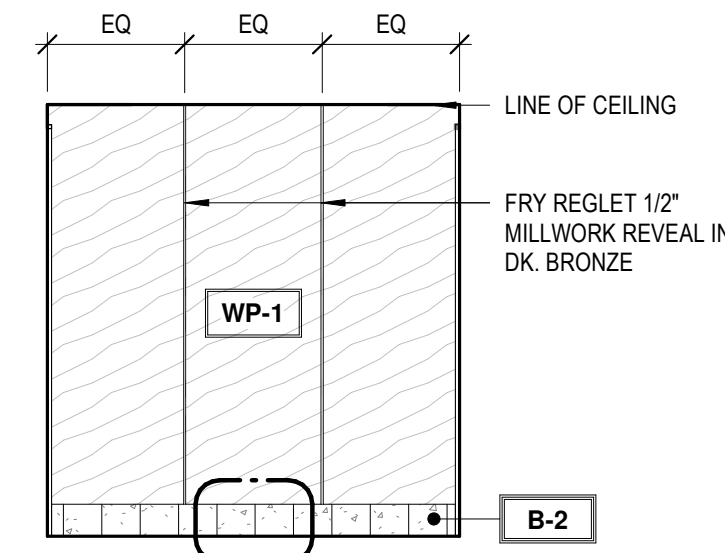

13 SHARED CONFERENCE WINDOW
1/4" = 1'-0"

12 SHARED CONFERENCE ENTRANCE
1/4" = 1'-0"

11 SHARED CONFERENCE MILLWORK
1/4" = 1'-0"

10 SHARED CONFERENCE DRAPERY
1/4" = 1'-0"

9 BREAKROOM MILLWORK
1/4" = 1'-0"

8 CORRIDOR MJC SUITE
1/4" = 1'-0"

7 CORRIDOR CONFERENCE
1/4" = 1'-0"

6 VESTIBULE MAIN BUILDING ENTRANCE
1/4" = 1'-0"

5 VESITBULE TIRE SOUTH SUITE
1/4" = 1'-0"

4 VESTIBULE PANELING
1/4" = 1'-0"

3 CORRIDOR TOWARDS PHASE II
1/4" = 1'-0"

2 VESTIBULE ENTRANCE
1/4" = 1'-0"

1 VESTIBULE TOWARDS SIGNAGE
1/4" = 1'-0"

BASE MATERIAL SCHEDULE

Type	PRODUCT NAME	PRODUCT STYLE #	FINISH	MANUFACTURER	CONTACT	DIMENSIONS	GROUT COLOR	GROUT JOINT	GROUT MANUFACTURER	INSTALLATION	NOTES
B-1	RUBBER BASE	CONTOURS NOVEL #45	BLACK BROWN	ROPPE	-	8"	N/A	N/A	N/A		
B-2	TILE BASE	VENEZIANA GRAPHITE & WHITE	POLISHED	TRINITY SURFACES	RACHEL MOORE	8"x8"	TBD	1/16"	TBD	ALTERNATE GRAPHITE & WHITE - SEE DETAIL	INSTALL SCHLUTER DILEX-AHKA IN BRONZE AT TRASTION FROM WALL TO FLOOR
B-3	RUBBER BASE	PINNACLE	139 DEEP NAVY	ROPPE	-	8"	N/A	N/A	N/A		
B-4	WOOD BASE TRIM	RB-9692 SPEED BASE MOULDING	PAINT TO MATCH ADJ.	RANDALL BROTHERS	-	8"	N/A	N/A	N/A		