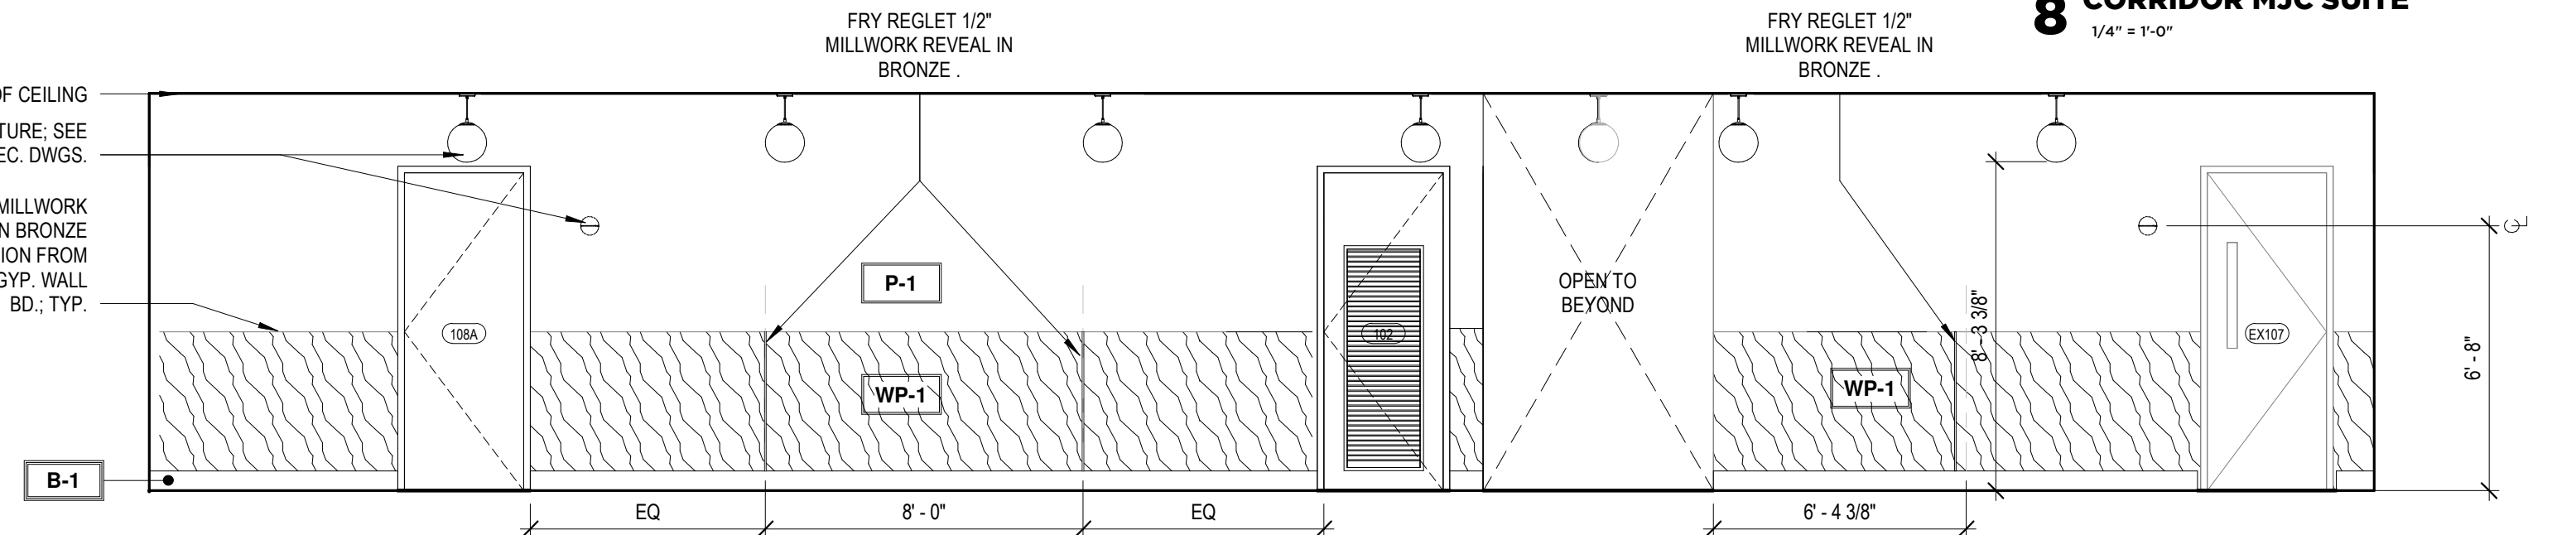

13 SHARED CONFERENCE WINDOW
1/4" = 1'-0"

12 SHARED CONFERENCE ENTRANCE
1/4" = 1'-0"

11 SHARED CONFERENCE MILLWORK
1/4" = 1'-0"

10 SHARED CONFERENCE DRAPERY
1/4" = 1'-0"

9 BREAKROOM MILLWORK
1/4" = 1'-0"

8 CORRIDOR MJC SUITE
1/4" = 1'-0"

7 CORRIDOR CONFERENCE
1/4" = 1'-0"

6 VESTIBULE MAIN BUILDING ENTRANCE
1/4" = 1'-0"

5 VESITBULE TIRE SOUTH SUITE
1/4" = 1'-0"

4 VESTIBULE PANELING
1/4" = 1'-0"

3 CORRIDOR TOWARDS PHASE II
1/4" = 1'-0"

2 VESTIBULE ENTRANCE
1/4" = 1'-0"

1 VESTIBULE TOWARDS SIGNAGE
1/4" = 1'-0"

BASE MATERIAL SCHEDULE

Type	PRODUCT NAME	PRODUCT STYLE #	FINISH	MANUFACTURER	CONTACT	DIMENSIONS	GROUT COLOR	GROUT JOINT	GROUT MANUFACTURER	INSTALLATION	NOTES
B-1	RUBBER BASE	CONTOURS NOVEL #45	BLACK BROWN	ROPPE	-	8"	N/A	N/A	N/A		
B-2	TILE BASE	VENEZIANA GRAPHITE & WHITE	POLISHED	TRINITY SURFACES	RACHEL MOORE	8"x8"	TBD	1/16"	TBD	ALTERNATE GRAPHITE & WHITE - SEE DETAIL	INSTALL SCHLUTER DILEX-AHKA IN BRONZE AT TRASTION FROM WALL TO FLOOR
B-3	RUBBER BASE	PINNACLE	139 DEEP NAVY	ROPPE	-	8"	N/A	N/A	N/A		
B-4	WOOD BASE TRIM	RB-9692 SPEED BASE MOULDING	PAINT TO MATCH ADJ.	RANDALL BROTHERS	-	8"	N/A	N/A	N/A		