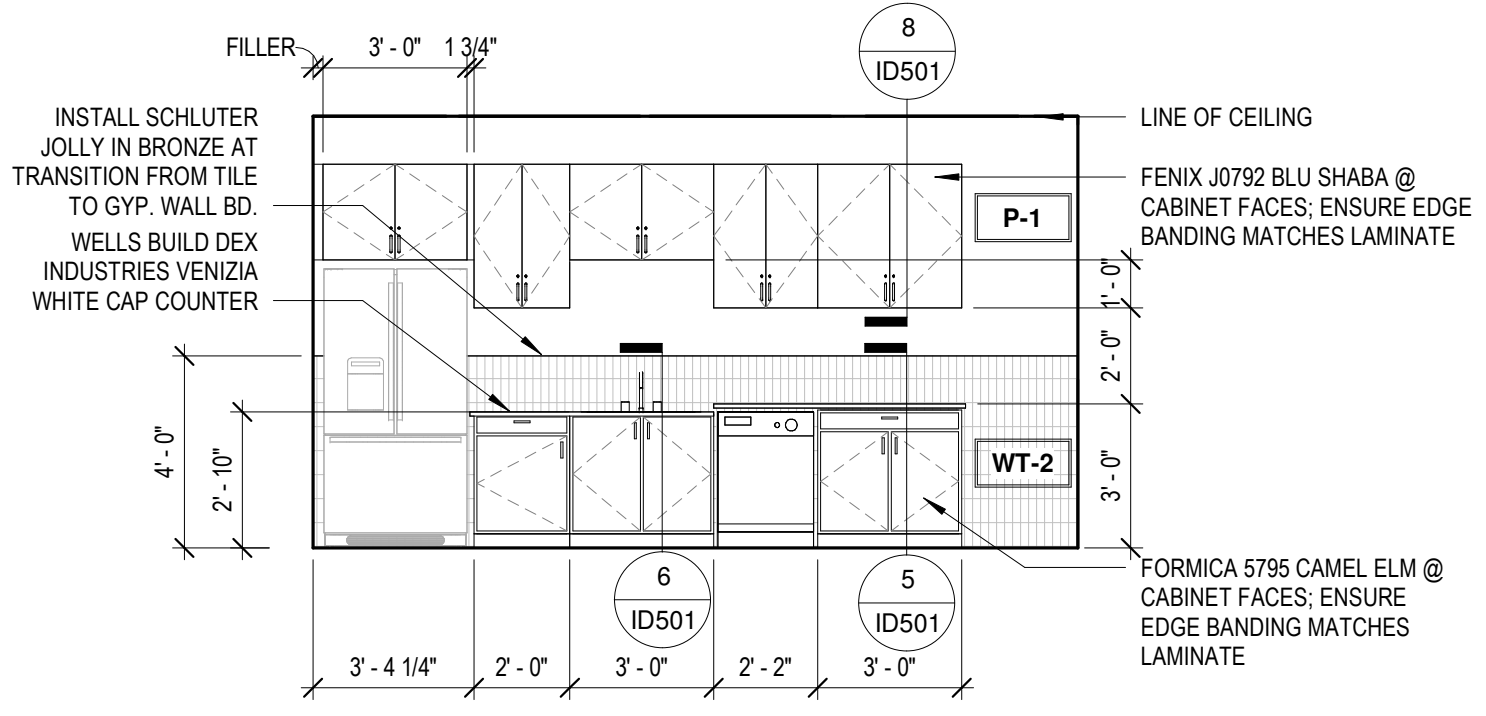

13 SHARED CONFERENCE WINDOW
1/4" = 1'-0"

12 SHARED CONFERENCE ENTRANCE
1/4" = 1'-0"

11 SHARED CONFERENCE MILLWORK
1/4" = 1'-0"

10 SHARED CONFERENCE DRAPERY
1/4" = 1'-0"

9 BREAKROOM MILLWORK
1/4" = 1'-0"

8 CORRIDOR MJC SUITE
1/4" = 1'-0"

7 CORRIDOR CONFERENCE
1/4" = 1'-0"

6 VESTIBULE MAIN BUILDING ENTRANCE
1/4" = 1'-0"

5 VESITBULE TIRE SOUTH SUITE
1/4" = 1'-0"

4 VESTIBULE PANELING
1/4" = 1'-0"

3 CORRIDOR TOWARDS PHASE II
1/4" = 1'-0"

2 VESTIBULE ENTRANCE
1/4" = 1'-0"

1 VESTIBULE TOWARDS SIGNAGE
1/4" = 1'-0"

BASE MATERIAL SCHEDULE

Type	PRODUCT NAME	PRODUCT STYLE #	FINISH	MANUFACTURER	CONTACT	DIMENSIONS	GROUT COLOR	GROUT JOINT	GROUT MANUFACTURER	INSTALLATION	NOTES
B-1	RUBBER BASE	CONTOURS NOVEL #45	BLACK BROWN	ROPPE	-	8"	N/A	N/A	N/A		
B-2	TILE BASE	VENEZIANA GRAPHITE & WHITE	POLISHED	TRINITY SURFACES	RACHEL MOORE	8"x8"	TBD	1/16"	TBD	ALTERNATE GRAPHITE & WHITE - SEE DETAIL	INSTALL SCHLUTER DILEX-AHKA IN BRONZE AT TRASTION FROM WALL TO FLOOR
B-3	RUBBER BASE	PINNACLE	139 DEEP NAVY	ROPPE	-	8"	N/A	N/A	N/A		
B-4	WOOD BASE TRIM	RB-9692 SPEED BASE MOULDING	PAINT TO MATCH ADJ.	RANDALL BROTHERS	-	8"	N/A	N/A	N/A		