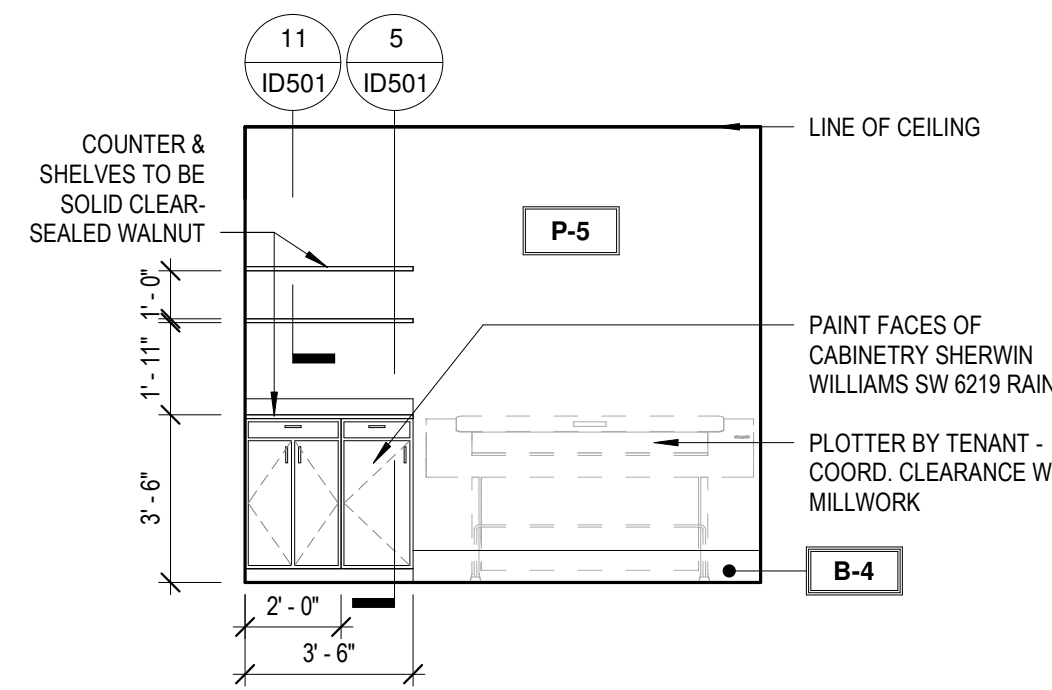

6 OFFICE
1/4" = 1'-0"

5 PRINT ROOM MURAL WALL
1/4" = 1'-0"

4 GALLERY
1/4" = 1'-0"

3 MJC PLOT MILLWORK
1/4" = 1'-0"

2 BOOKSHELVES / TV
1/4" = 1'-0"

1 BOOKSHELVES
1/4" = 1'-0"

BASE MATERIAL SCHEDULE

Type	PRODUCT NAME	PRODUCT STYLE #	FINISH	MANUFACTURER	CONTACT	DIMENSIONS	GROUT COLOR	GROUT JOINT	GROUT MANUFACTURER	INSTALLATION	NOTES
B-1	RUBBER BASE	CONTOURS NOVEL #45	BLACK BROWN	ROPPE	-	8"	N/A	N/A	N/A		
B-2	TILE BASE	VENEZIANA GRAPHITE & WHITE	POLISHED	TRINITY SURFACES	RACHEL MOORE	8"x8"	TBD	1/16"	TBD	ALTERNATE GRAPHITE & WHITE - SEE DETAIL	INSTALL SCHLUTER DILEX-AHKA IN BRONZE AT TRASITION FROM WALL TO FLOOR
B-3	RUBBER BASE	PINNACLE	139 DEEP NAVY	ROPPE	-	8"	N/A	N/A	N/A		
B-4	WOOD BASE TRIM	RB-9602 SPEED BASE MOULDING	PAINT TO MATCH ADJ.	RANDALL BROTHERS	-	8"	N/A	N/A	N/A		