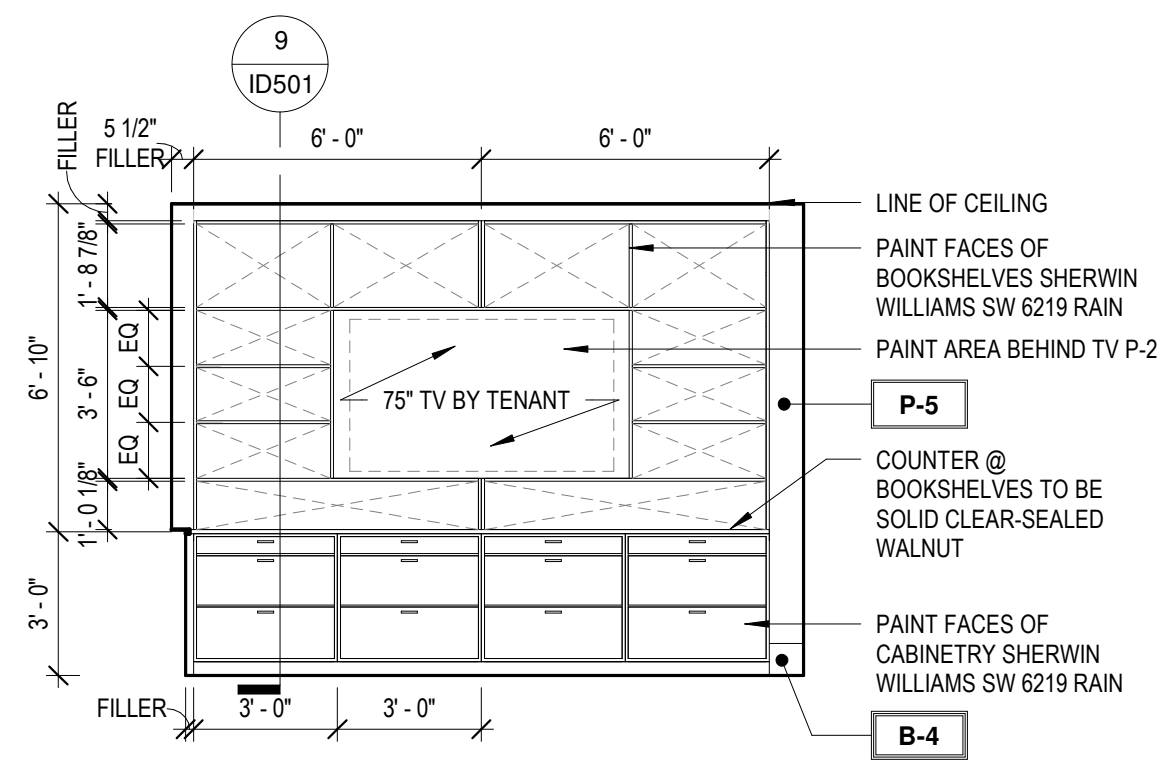

6 OFFICE
1/4" = 1'-0"

5 PRINT ROOM MURAL WALL
1/4" = 1'-0"

4 GALLERY
1/4" = 1'-0"

3 MJC PLOT MILLWORK
1/4" = 1'-0"

2 BOOKSHELVES / TV
1/4" = 1'-0"

1 BOOKSHELVES
1/4" = 1'-0"

BASE MATERIAL SCHEDULE

Type	PRODUCT NAME	PRODUCT STYLE #	FINISH	MANUFACTURER	CONTACT	DIMENSIONS	GROUT COLOR	GROUT JOINT	GROUT MANUFACTURER	INSTALLATION	NOTES
B-1	RUBBER BASE	CONTOURS NOVEL #45	BLACK BROWN	ROPPE	-	8"	N/A	N/A	N/A		
B-2	TILE BASE	VENEZIANA GRAPHITE & WHITE	POLISHED	TRINITY SURFACES	RACHEL MOORE	8"x8"	TBD	1/16"	TBD	ALTERNATE GRAPHITE & WHITE - SEE DETAIL	INSTALL SCHLUTER DILEX-AHKA IN BRONZE AT TRASITION FROM WALL TO FLOOR
B-3	RUBBER BASE	PINNACLE	139 DEEP NAVY	ROPPE	-	8"	N/A	N/A	N/A		
B-4	WOOD BASE TRIM	RB-9602 SPEED BASE MOULDING	PAINT TO MATCH ADJ.	RANDALL BROTHERS	-	8"	N/A	N/A	N/A		