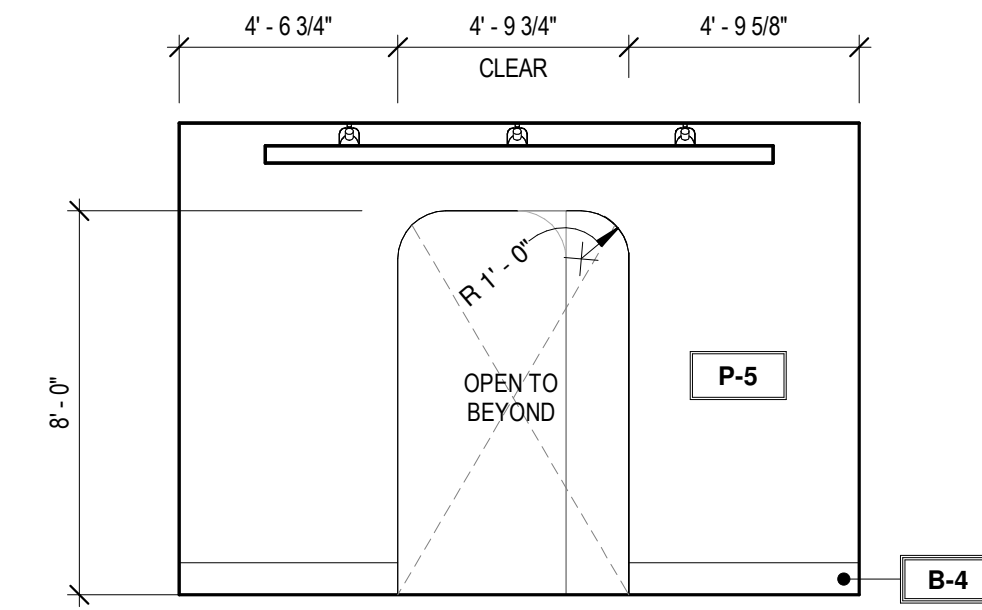

6 OFFICE
1/4" = 1'-0"

5 PRINT ROOM MURAL WALL
1/4" = 1'-0"

4 GALLERY
1/4" = 1'-0"

3 MJC PLOT MILLWORK
1/4" = 1'-0"

2 BOOKSHELVES / TV
1/4" = 1'-0"

1 BOOKSHELVES
1/4" = 1'-0"

BASE MATERIAL SCHEDULE

Type	PRODUCT NAME	PRODUCT STYLE #	FINISH	MANUFACTURER	CONTACT	DIMENSIONS	GROUT COLOR	GROUT JOINT	GROUT MANUFACTURER	INSTALLATION	NOTES
B-1	RUBBER BASE	CONTOURS NOVEL #45	BLACK BROWN	ROPPE	-	8"	N/A	N/A	N/A		
B-2	TILE BASE	VENEZIANA GRAPHITE & WHITE	POLISHED	TRINITY SURFACES	RACHEL MOORE	8"x8"	TBD	1/16"	TBD	ALTERNATE GRAPHITE & WHITE - SEE DETAIL	INSTALL SCHLUTER DILEX-AHKA IN BRONZE AT TRASITION FROM WALL TO FLOOR
B-3	RUBBER BASE	PINNACLE	139 DEEP NAVY	ROPPE	-	8"	N/A	N/A	N/A		
B-4	WOOD BASE TRIM	RB-9602 SPEED BASE MOULDING	PAINT TO MATCH ADJ.	RANDALL BROTHERS	-	8"	N/A	N/A	N/A		