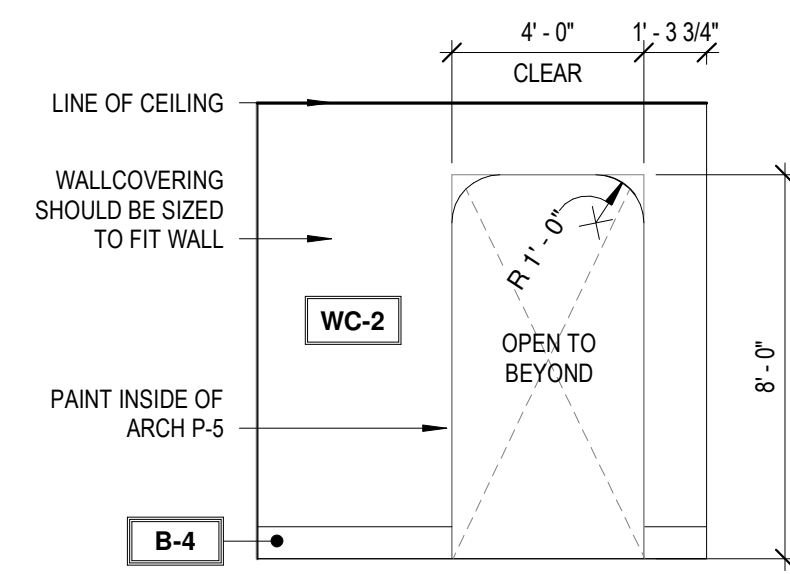

6 OFFICE
1/4" = 1'-0"

5 PRINT ROOM MURAL WALL
1/4" = 1'-0"

4 GALLERY
1/4" = 1'-0"

3 MJC PLOT MILLWORK
1/4" = 1'-0"

2 BOOKSHELVES / TV
1/4" = 1'-0"

1 BOOKSHELVES
1/4" = 1'-0"

BASE MATERIAL SCHEDULE

Type	PRODUCT NAME	PRODUCT STYLE #	FINISH	MANUFACTURER	CONTACT	DIMENSIONS	GROUT COLOR	GROUT JOINT	GROUT MANUFACTURER	INSTALLATION	NOTES
B-1	RUBBER BASE	CONTOURS NOVEL #45	BLACK BROWN	ROPPE	-	8"	N/A	N/A	N/A		
B-2	TILE BASE	VENEZIANA GRAPHITE & WHITE	POLISHED	TRINITY SURFACES	RACHEL MOORE	8"x8"	TBD	1/16"	TBD	ALTERNATE GRAPHITE & WHITE - SEE DETAIL	INSTALL SCHLUTER DILEX-AHKA IN BRONZE AT TRASITION FROM WALL TO FLOOR
B-3	RUBBER BASE	PINNACLE	139 DEEP NAVY	ROPPE	-	8"	N/A	N/A	N/A		
B-4	WOOD BASE TRIM	RB-9602 SPEED BASE MOULDING	PAINT TO MATCH ADJ.	RANDALL BROTHERS	-	8"	N/A	N/A	N/A		