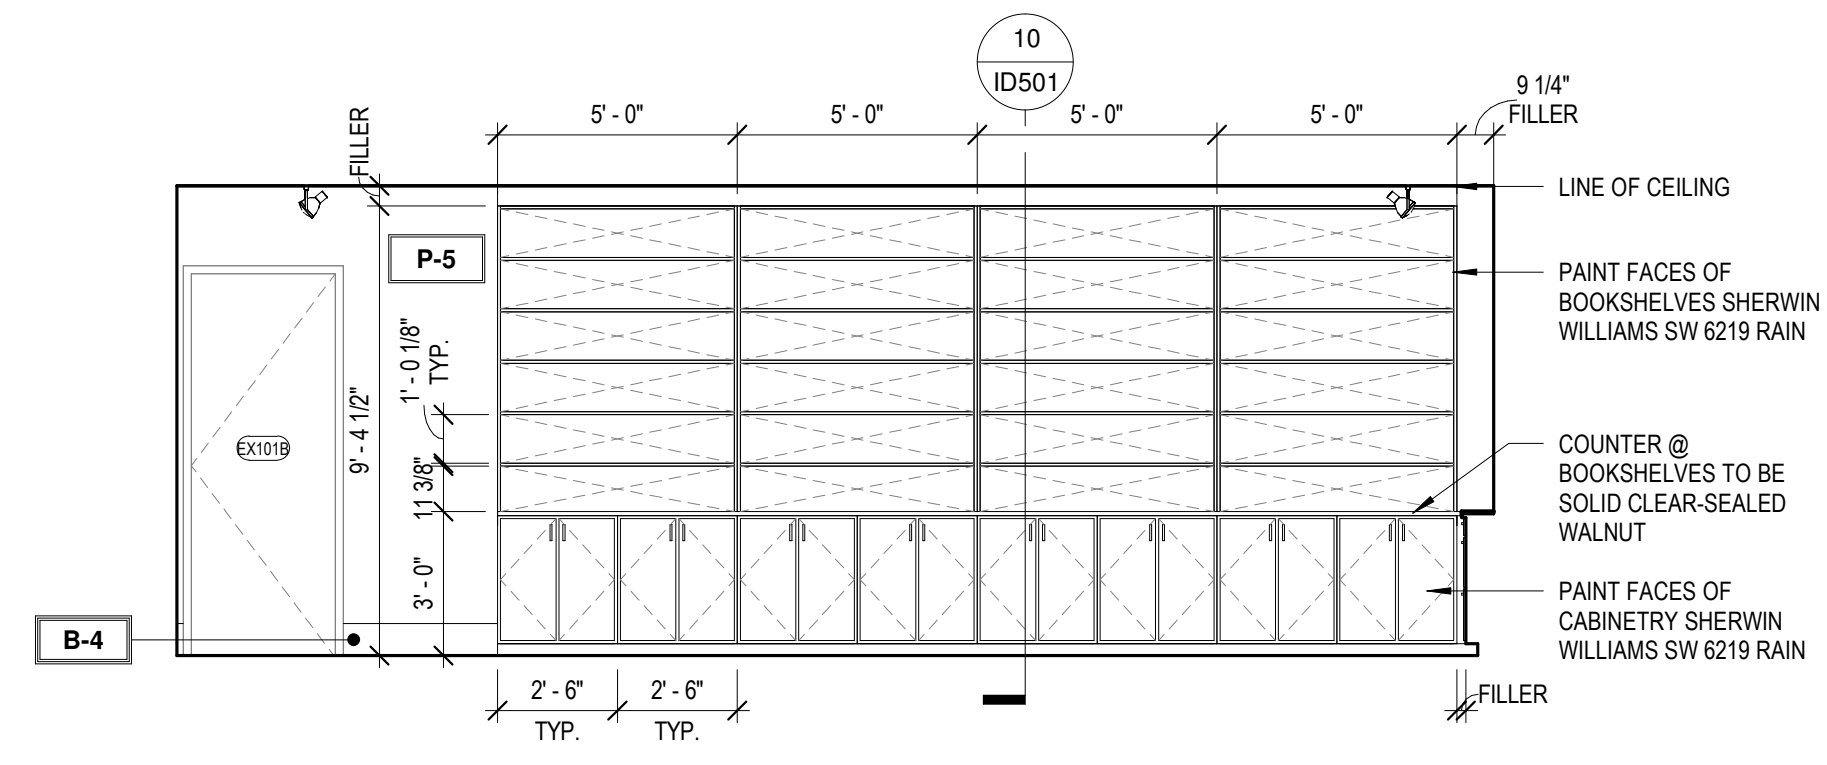

6 OFFICE
1/4" = 1'-0"

5 PRINT ROOM MURAL WALL
1/4" = 1'-0"

4 GALLERY
1/4" = 1'-0"

3 MJC PLOT MILLWORK
1/4" = 1'-0"

2 BOOKSHELVES / TV
1/4" = 1'-0"

1 BOOKSHELVES
1/4" = 1'-0"

BASE MATERIAL SCHEDULE

Type	PRODUCT NAME	PRODUCT STYLE #	FINISH	MANUFACTURER	CONTACT	DIMENSIONS	GROUT COLOR	GROUT JOINT	GROUT MANUFACTURER	INSTALLATION	NOTES
B-1	RUBBER BASE	CONTOURS NOVEL #45	BLACK BROWN	ROPPE	-	8"	N/A	N/A	N/A		
B-2	TILE BASE	VENEZIANA GRAPHITE & WHITE	POLISHED	TRINITY SURFACES	RACHEL MOORE	8"x8"	TBD	1/16"	TBD	ALTERNATE GRAPHITE & WHITE - SEE DETAIL	INSTALL SCHLUTER DILEX-AHKA IN BRONZE AT TRASITION FROM WALL TO FLOOR
B-3	RUBBER BASE	PINNACLE	139 DEEP NAVY	ROPPE	-	8"	N/A	N/A	N/A		
B-4	WOOD BASE TRIM	RB-9602 SPEED BASE MOULDING	PAINT TO MATCH ADJ.	RANDALL BROTHERS	-	8"	N/A	N/A	N/A		